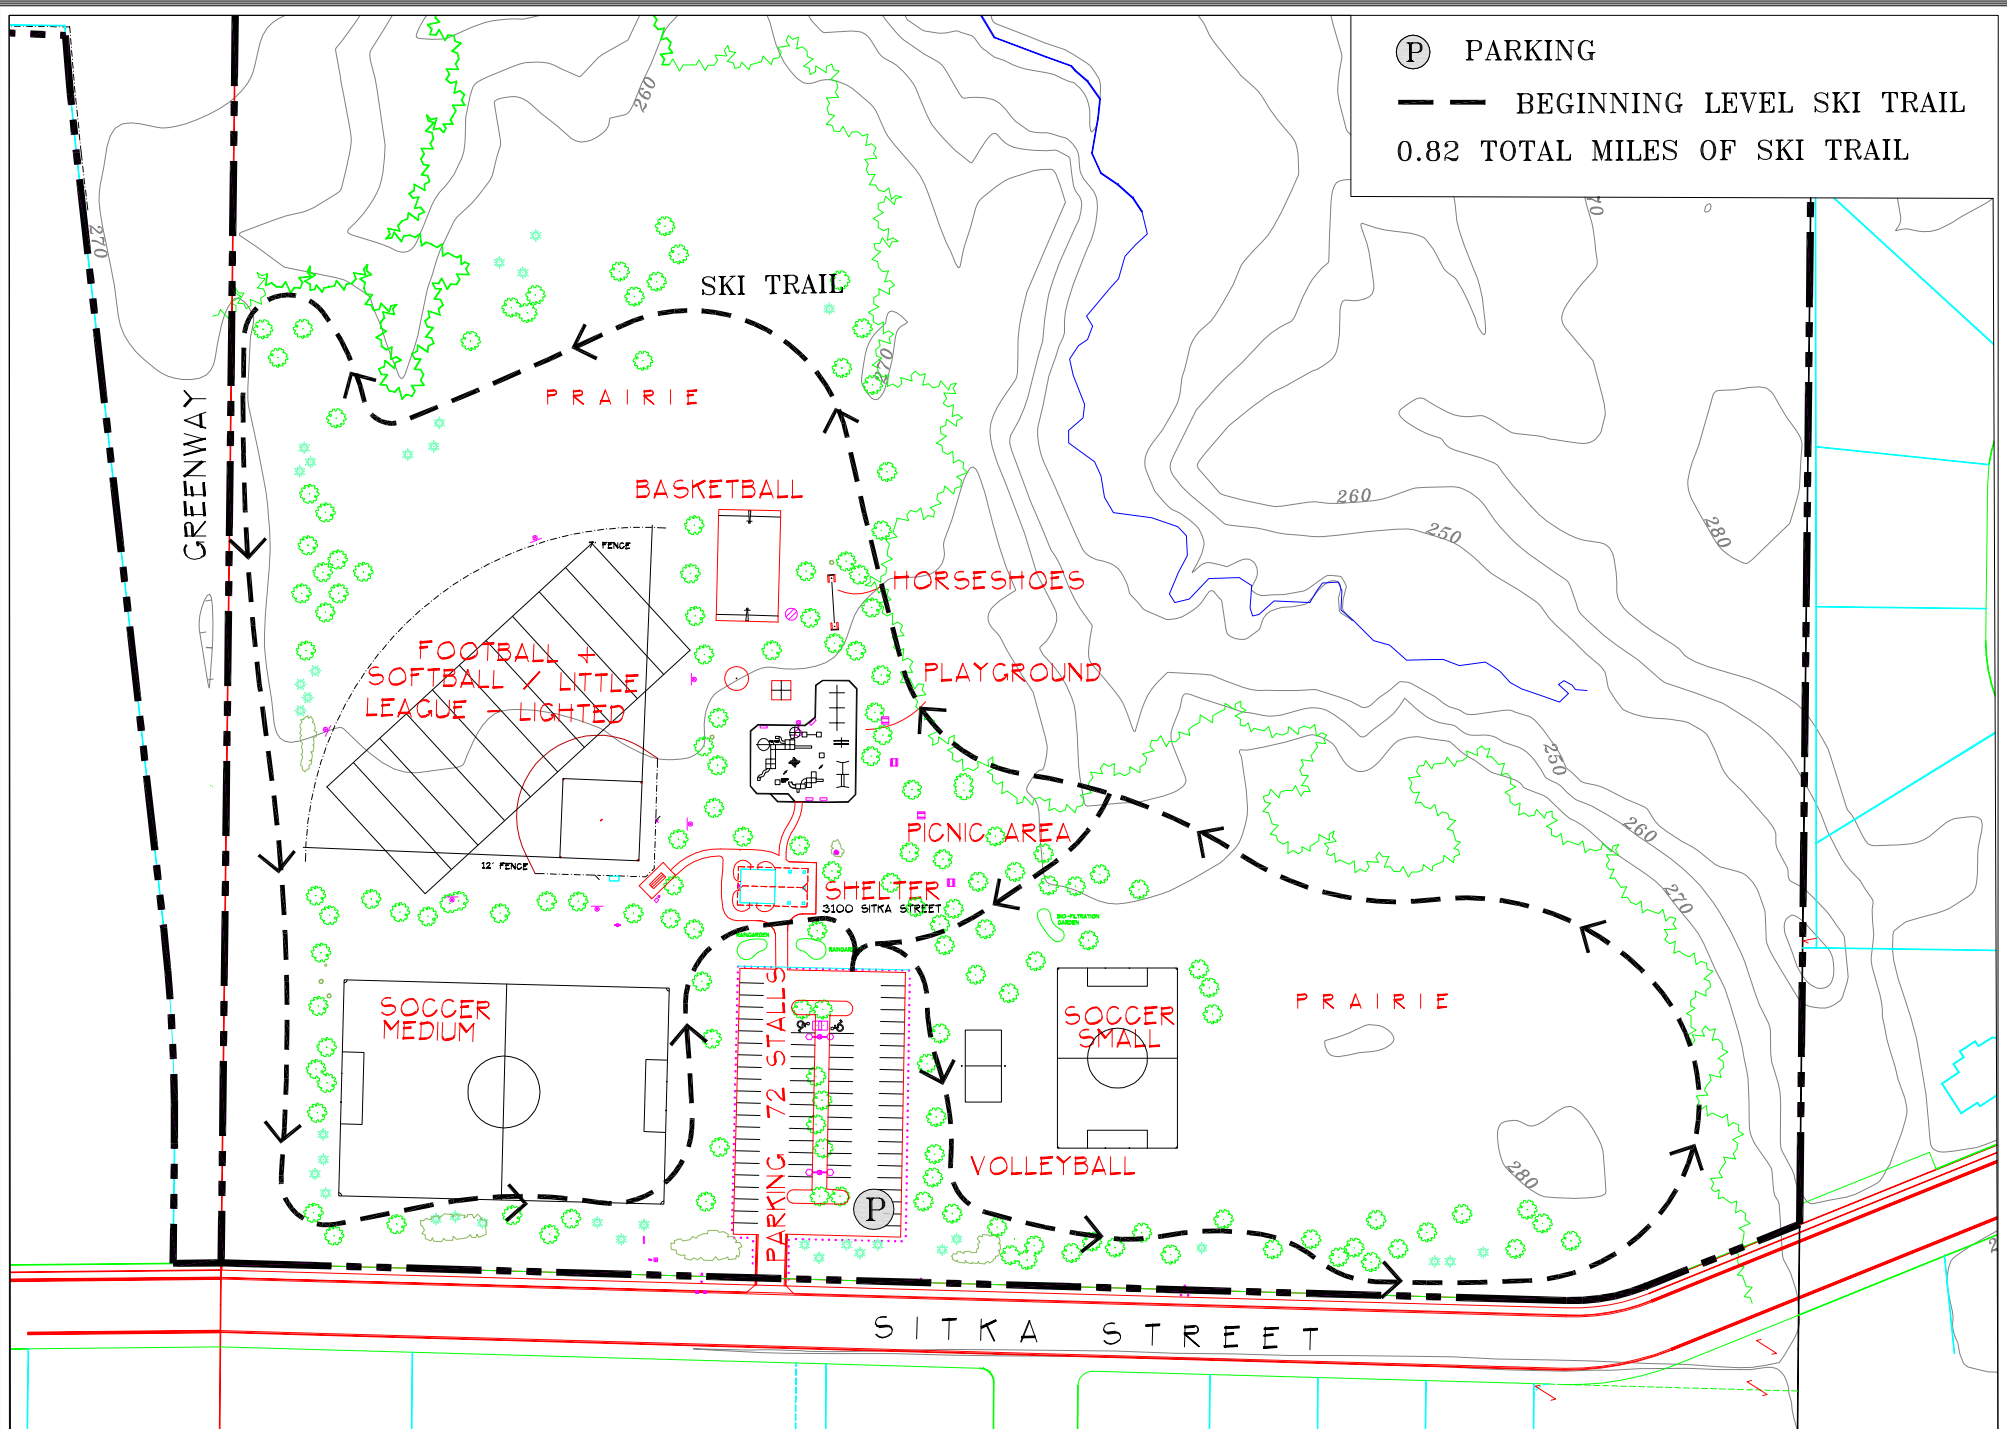

(P) PARKING

--- BEGINNING LEVEL SKI TRAIL

0.82 TOTAL MILES OF SKI TRAIL

GREEN BAY PARKS, RECREATION,
AND FORESTRY DEPARTMENT

CHRISTA MCAULIFFE PARK
CROSS COUNTRY SKI TRAIL MAP

DATE DRAWN:
JAN 2009
LAST REVISION:
JAN 2009

PAGE 1 OF 1
MCA