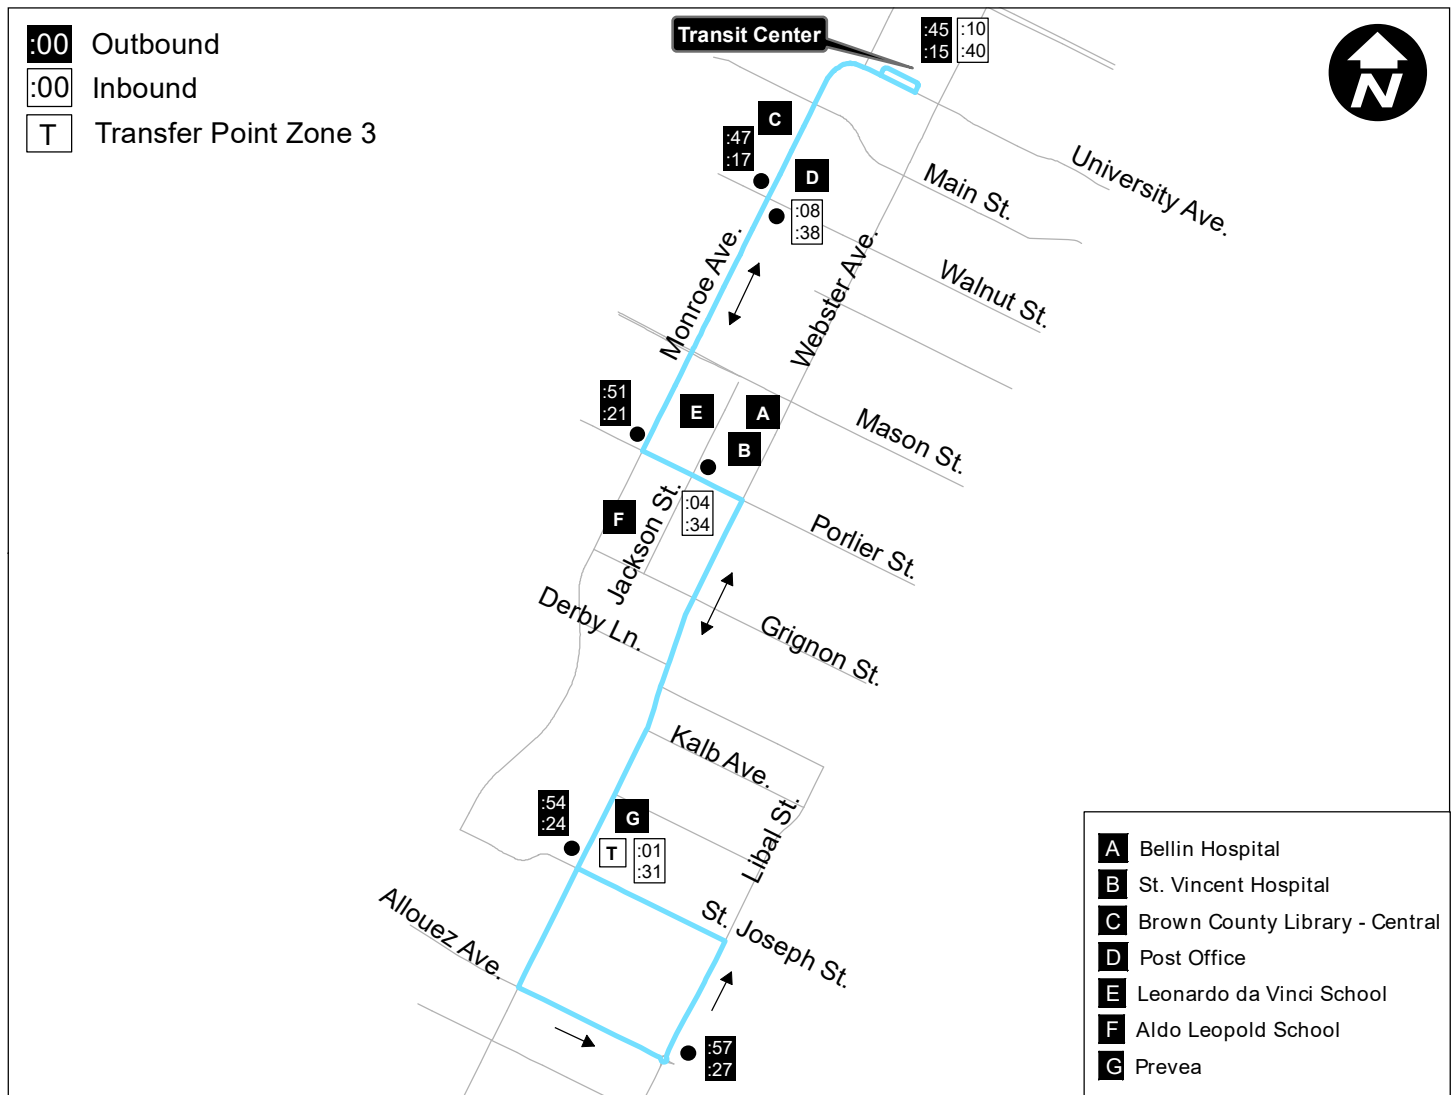

# Route 11 Sky Line

Monday - Friday

1/2 Hour Service 5:45 AM - 6:45 PM  
 (with the last bus departing the Transit Center at 6:15 PM)

Saturday

1/2 Hour Service 7:45 AM - 1:45 PM  
 (with the last bus departing the Transit Center at 1:15 PM)

**Outbound**

**1/2 Hour**

Transit Center	:45	:15
Monroe & Walnut	:47	:17
Porlier & Webster	:51	:21
Webster & St. Joseph	:54	:24
Libal & Allouez	:57	:27

**Inbound**

**1/2 Hour**

<b>Webster near McDonald's</b>	:01	:31
<b>Zone 3 Transfer Point</b>		
Porlier & Jackson	:04	:34
Monroe & Walnut	:08	:38
Transit Center	:10	:40