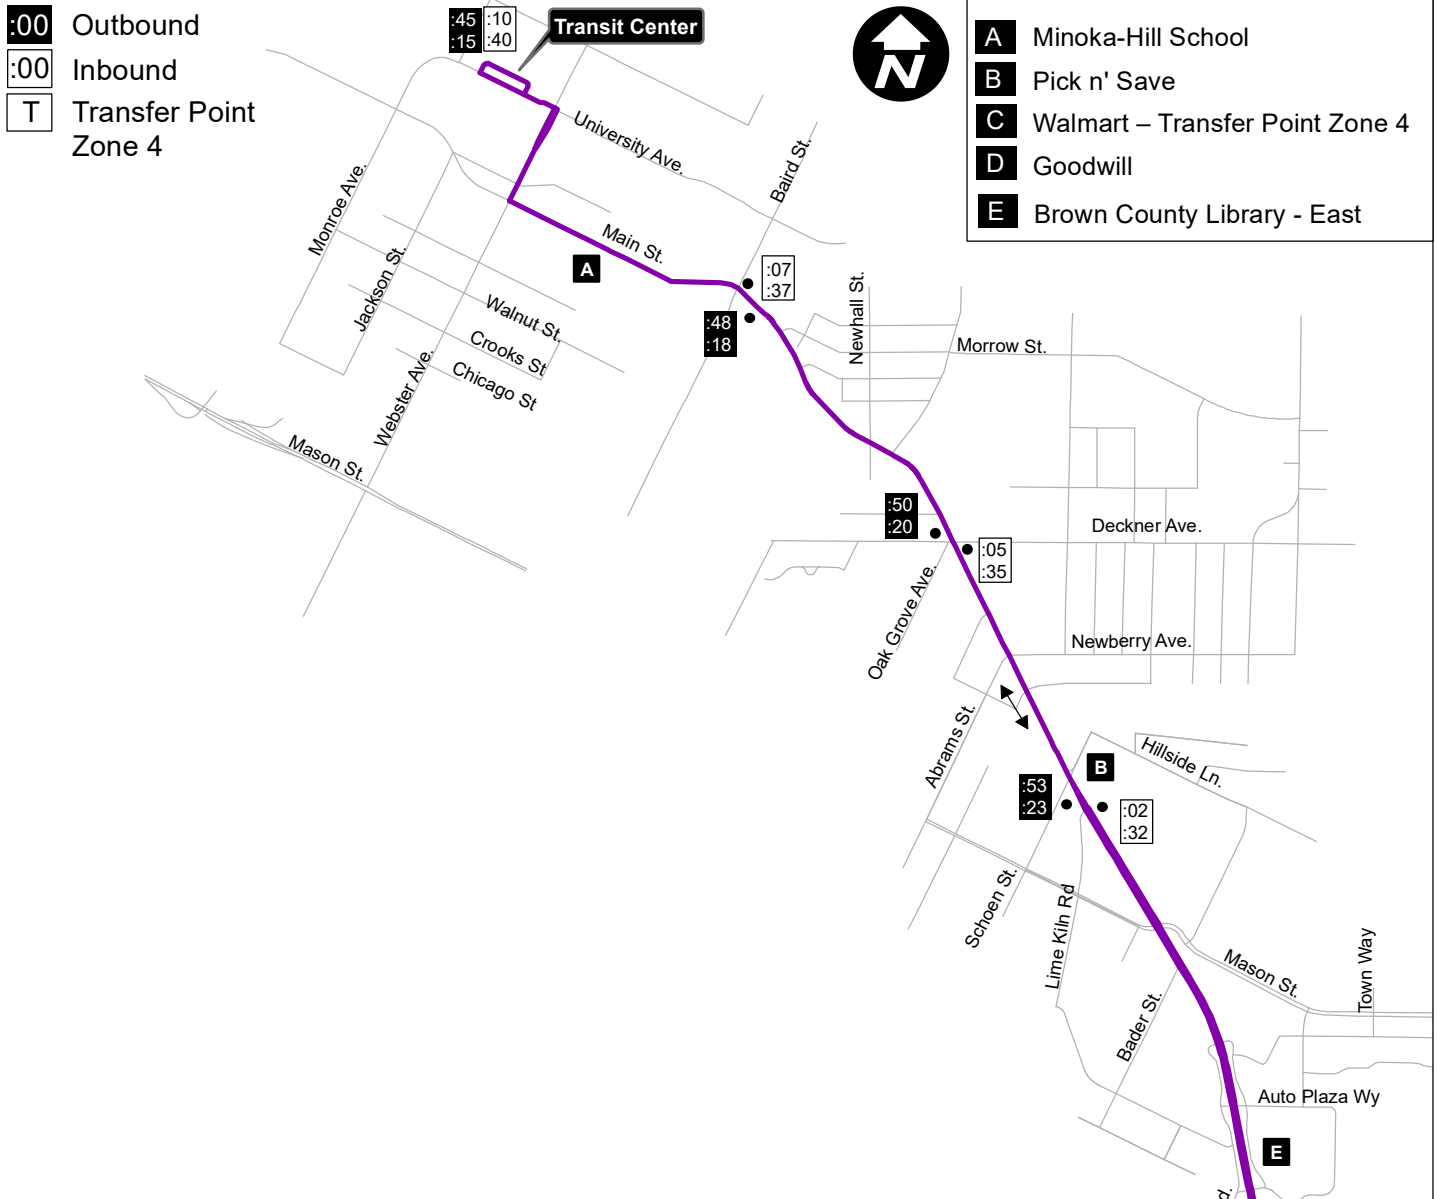

Route 10 Plum Line

Monday - Friday 1/2 Hour Service 5:45 AM - 6:45 PM
 (with the last bus departing the Transit Center at 6:15 PM)

Saturday 1/2 Hour Service 7:45 AM - 1:45 PM
 (with the last bus departing the Transit Center at 1:15 PM)

<u>Outbound</u>	<u>1/2 Hour</u>	
Transit Center	:45	:15
Main & Baird	:48	:18
Main & Deckner	:50	:20
Main & Lime Kiln	:53	:23
Walmart East Bus Stop	:56	:26
Transfer Point Zone 4		

<u>Inbound</u>	<u>1/2 Hour</u>	
Main & Lime Kiln	:02	:32
Main & Deckner	:05	:35
Main & Baird	:07	:37
Transit Center	:10	:40