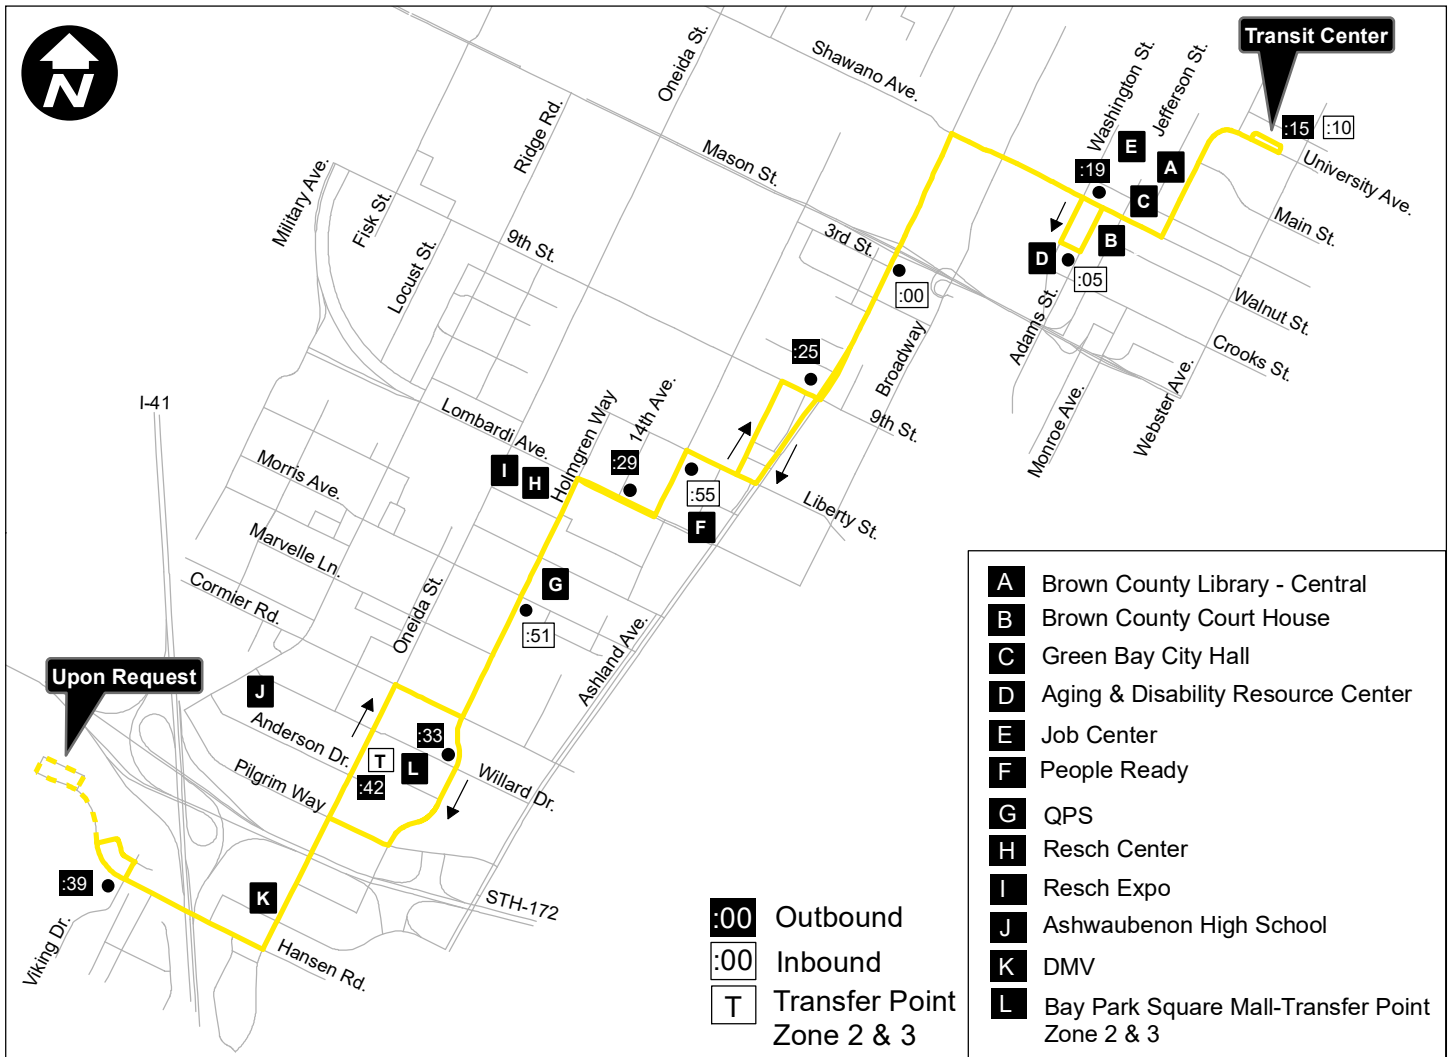

# Route 9 Gold Line

## Monday - Friday

Hourly Service 6:15 AM - 6:15 PM  
(with the last bus departing the Transit Center at 5:15 PM)

## Saturday

Hourly Service 8:15 AM - 1:15 PM  
(with the last bus departing the Transit Center at 12:15 PM)

<b><u>Outbound</u></b>	<b><u>Hourly</u></b>
Transit Center	:15
Walnut & Washington	:19
Ashland & 9th	:25
Lombardi & 14th	:29
Holmgren & Willard	:33
Hansen & Viking	:39
<b>Bay Park Zone 2 &amp; 3</b>	:42
<b>Transfer Point</b>	

<b><u>Inbound</u></b>	<b><u>Hourly</u></b>
Holmgren & Morris	:51
12th & Liberty	:55
Ashland & 3rd	:00
Stuart & Adams	:05
Transit Center	10