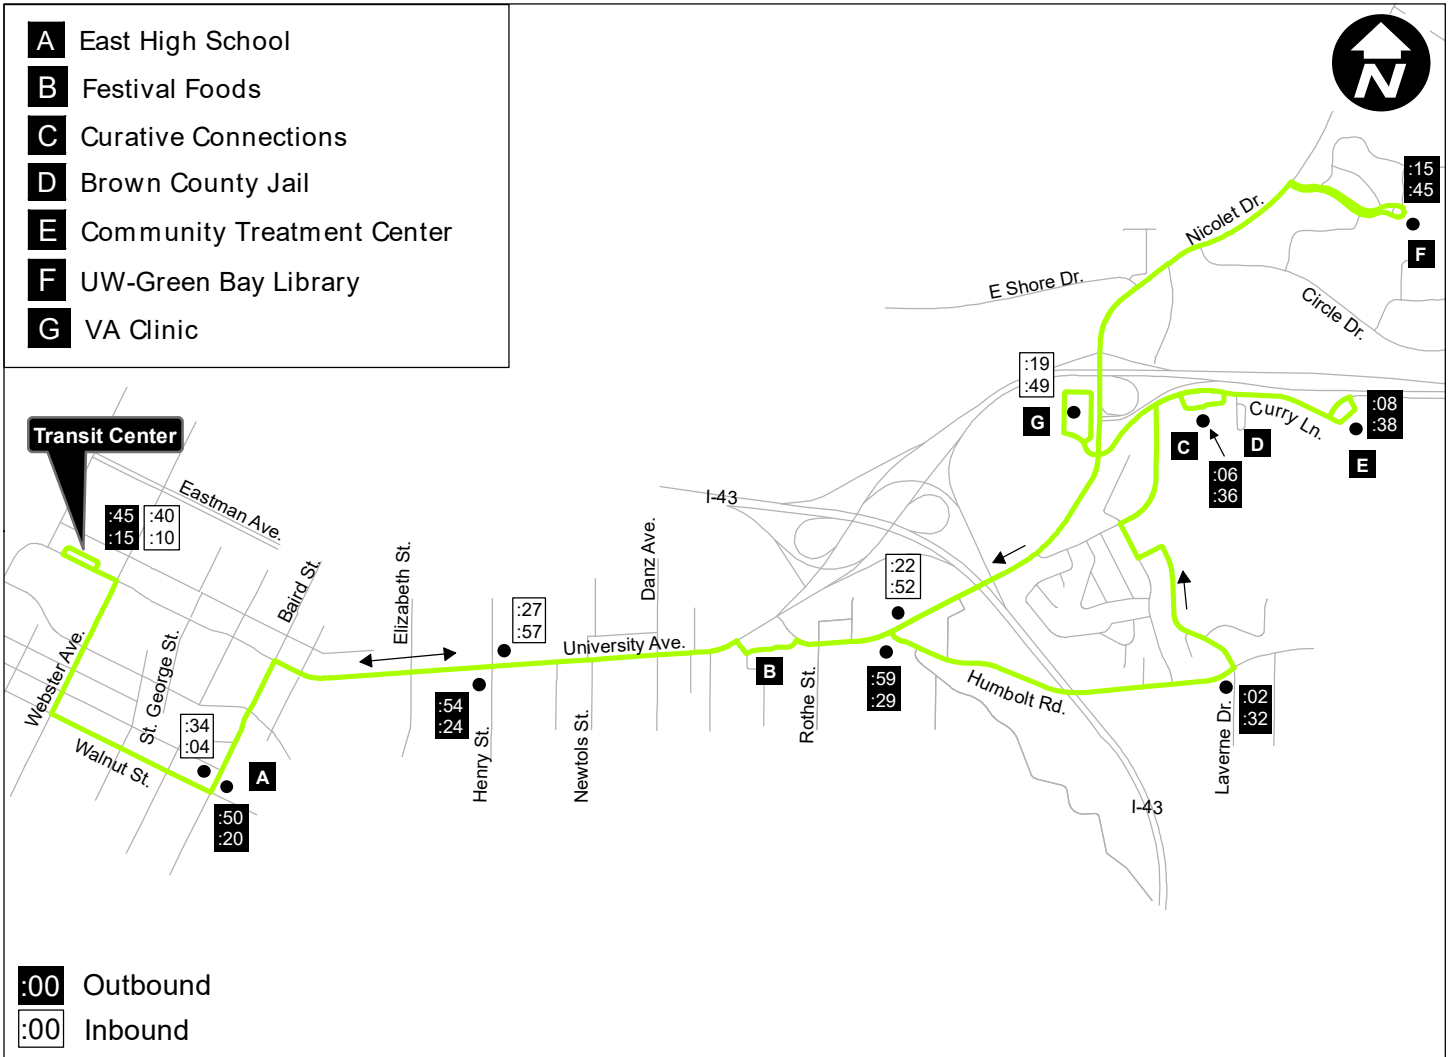

Route 7 Lime Line

Monday - Friday

1/2 Hour Service 5:45 AM - 6:45 PM
(with the last bus departing the Transit Center at 5:45 PM)

Saturday

Hourly Service 7:45 AM - 1:45 PM
(with the last bus departing the Transit Center at 12:45 PM)

<u>Outbound</u>	<u>1/2 Hour</u>	<u>Hourly</u>
Transit Center	:15	:45
Baird & Walnut	:20	:50
University & Henry	:24	:54
University & Humboldt	:29	:59
Humboldt & Laverne	:32	:02
Curative Connections	:36	:06
Community Treatment Center	:38	:08
UW-Green Bay Library	:45	:15

<u>Inbound</u>	<u>1/2 Hour</u>	<u>Hourly</u>
VA Clinic	:49	:19
University & Humboldt	:52	:22
University & Henry	:57	:27
Baird & Walnut	:04	:34
Transit Center	:10	:40