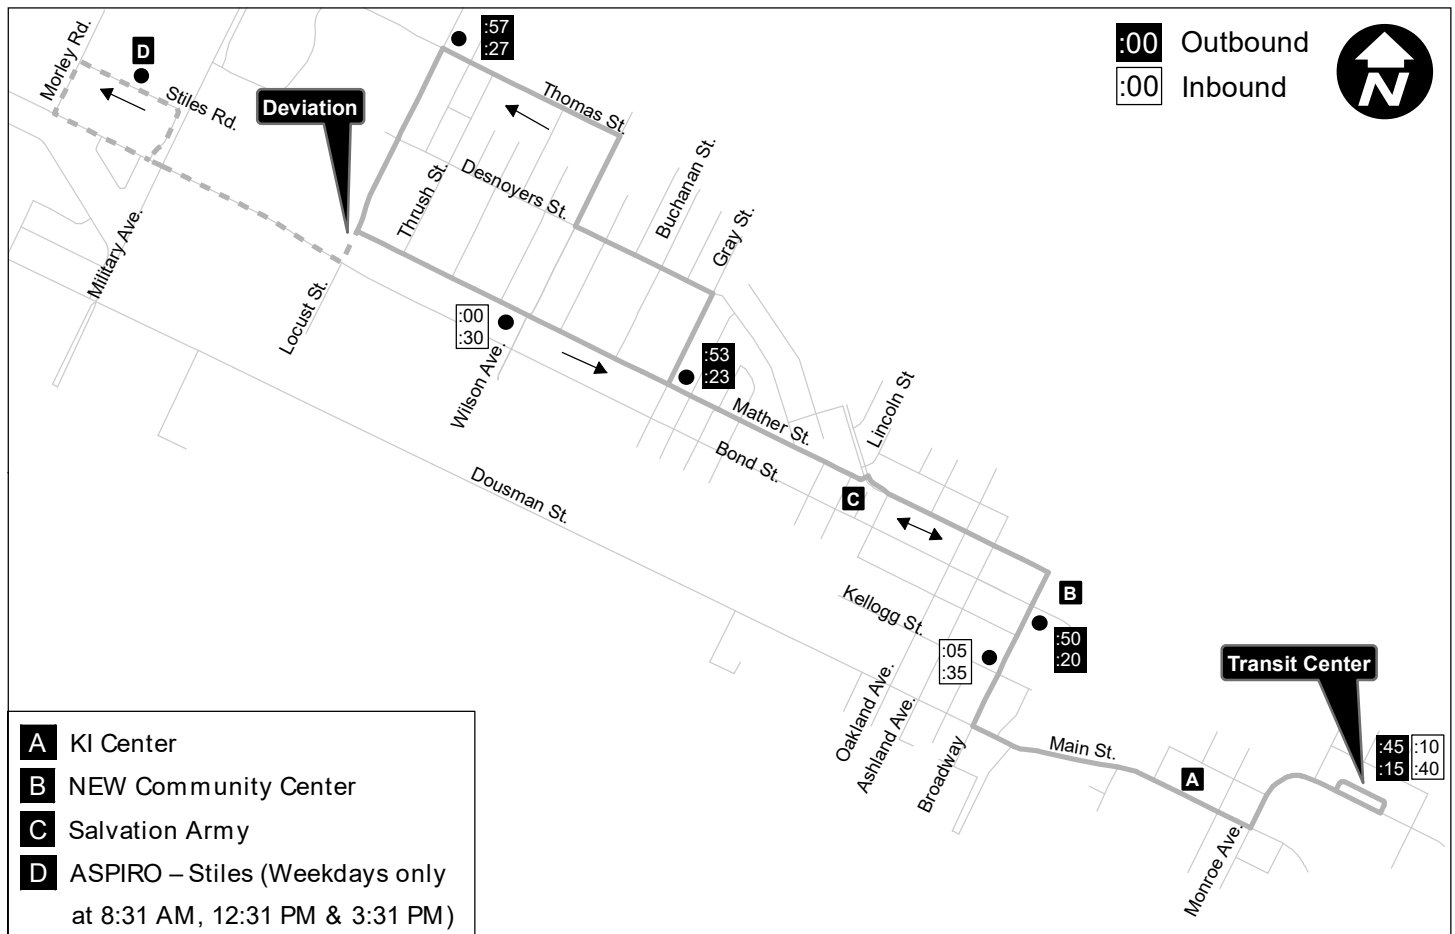

# Route 3 Silver Line

## Deviation: 8:31 AM, 12:31 PM, & 3:31 PM Trip WEEKDAYS ONLY

Monday - Friday 1/2 Hour Service 5:45 AM - 6:45 PM  
(with the last bus departing the Transit Center at 6:15 PM)

Saturday Hourly Service 8:15 AM - 1:45 PM  
(with the last bus departing the Transit Center at 1:15 PM)

<u>Outbound</u>	<u>1/2 Hour</u>	<u>Hourly</u>
Transit Center	:45	:15
Broadway & Bond	:50	:20
Mather & Gray	:53	:23
Thomas & Locust	:57	:27

<u>Inbound</u>	<u>1/2 Hour</u>	<u>Hourly</u>
Mather & Wilson	:00	:30
Broadway & Kellogg	:05	:35
Transit Center	:10	:40