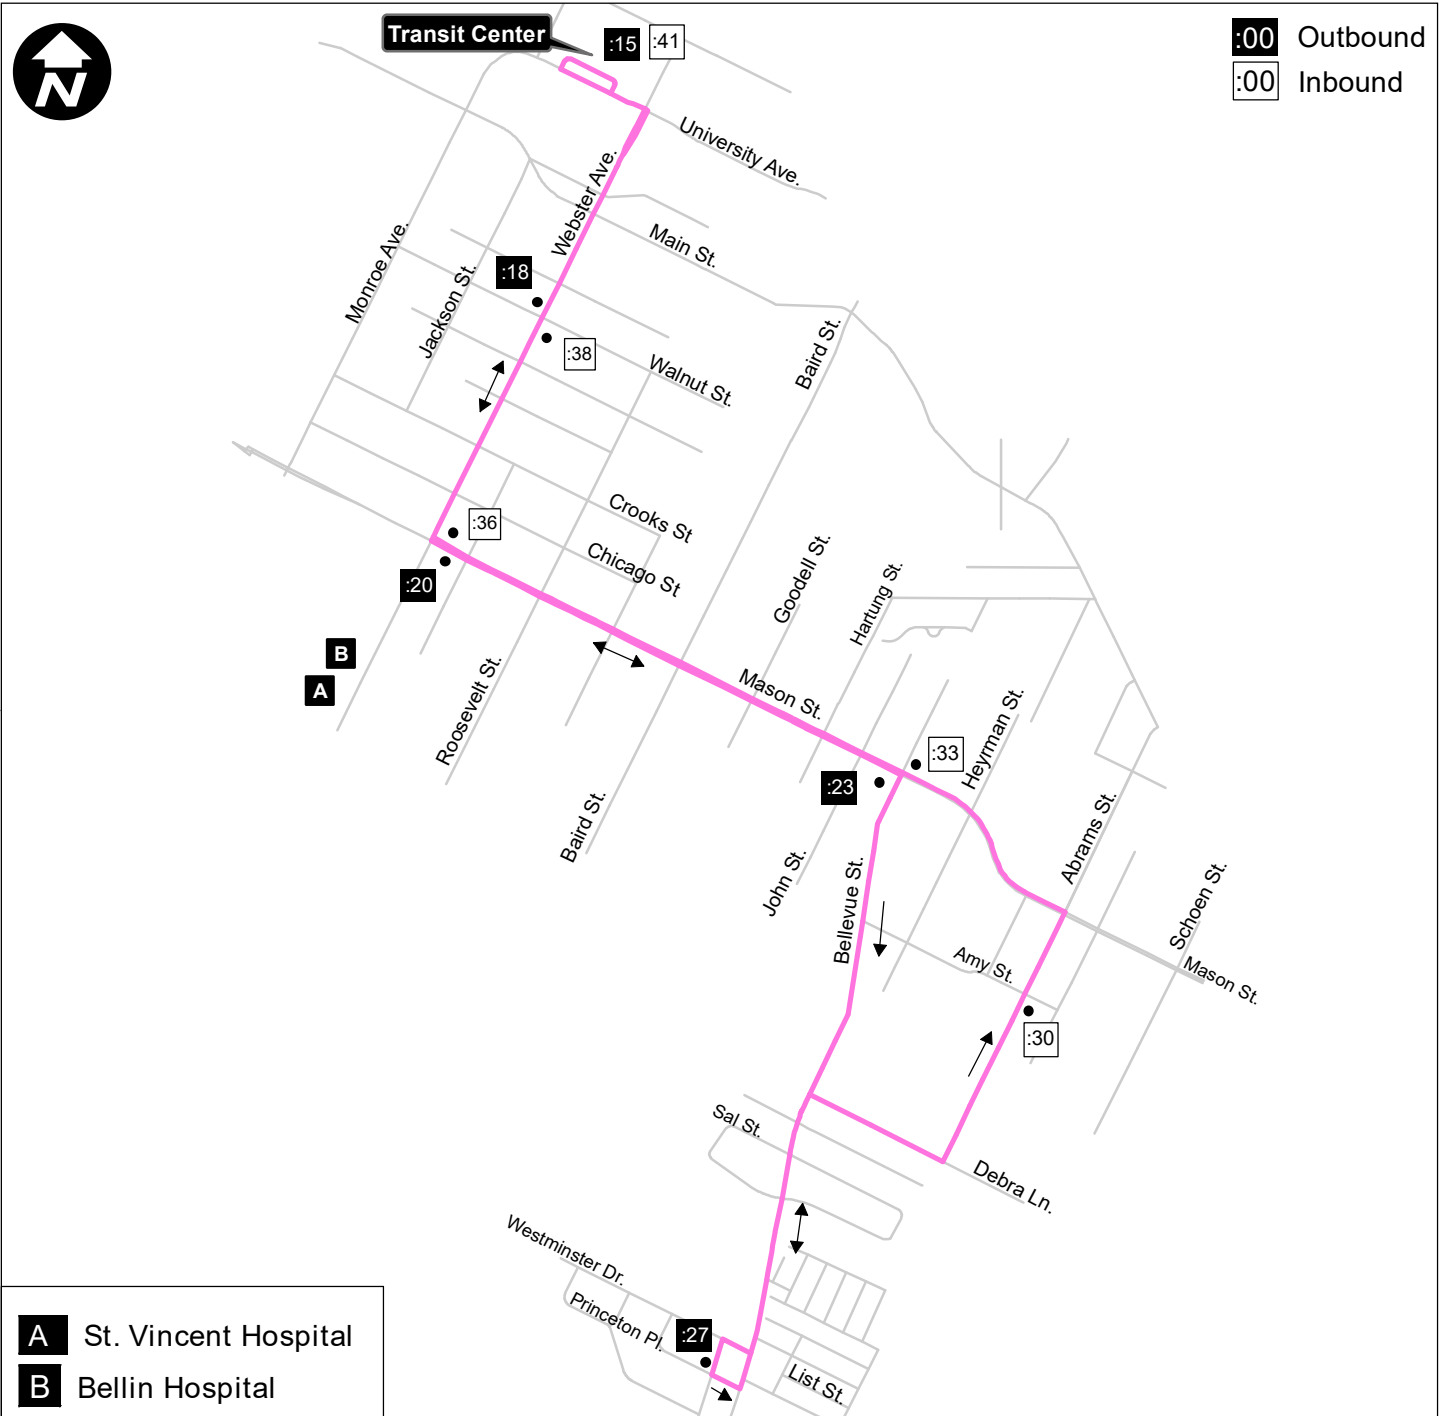

Route 1 Pink Line

Monday - Friday Hourly Service 6:15 AM - 6:45 PM
 (with the last bus departing the Transit Center at 6:15 PM)

Saturday Hourly Service 8:15 AM - 1:45 PM
 (with the last bus departing the Transit Center at 1:15 PM)

<u>Outbound</u>	<u>Hourly</u>	<u>Inbound</u>	<u>Hourly</u>
Transit Center	:15	Abrams & Amy	:30
Walnut & Webster	:18	E Mason & Bellevue	:33
E Mason & Webster	:20	E Mason & Webster	:36
E Mason & Bellevue	:23	Webster & Walnut	:38
Kingston & Princeton	:27	Transit Center	:41