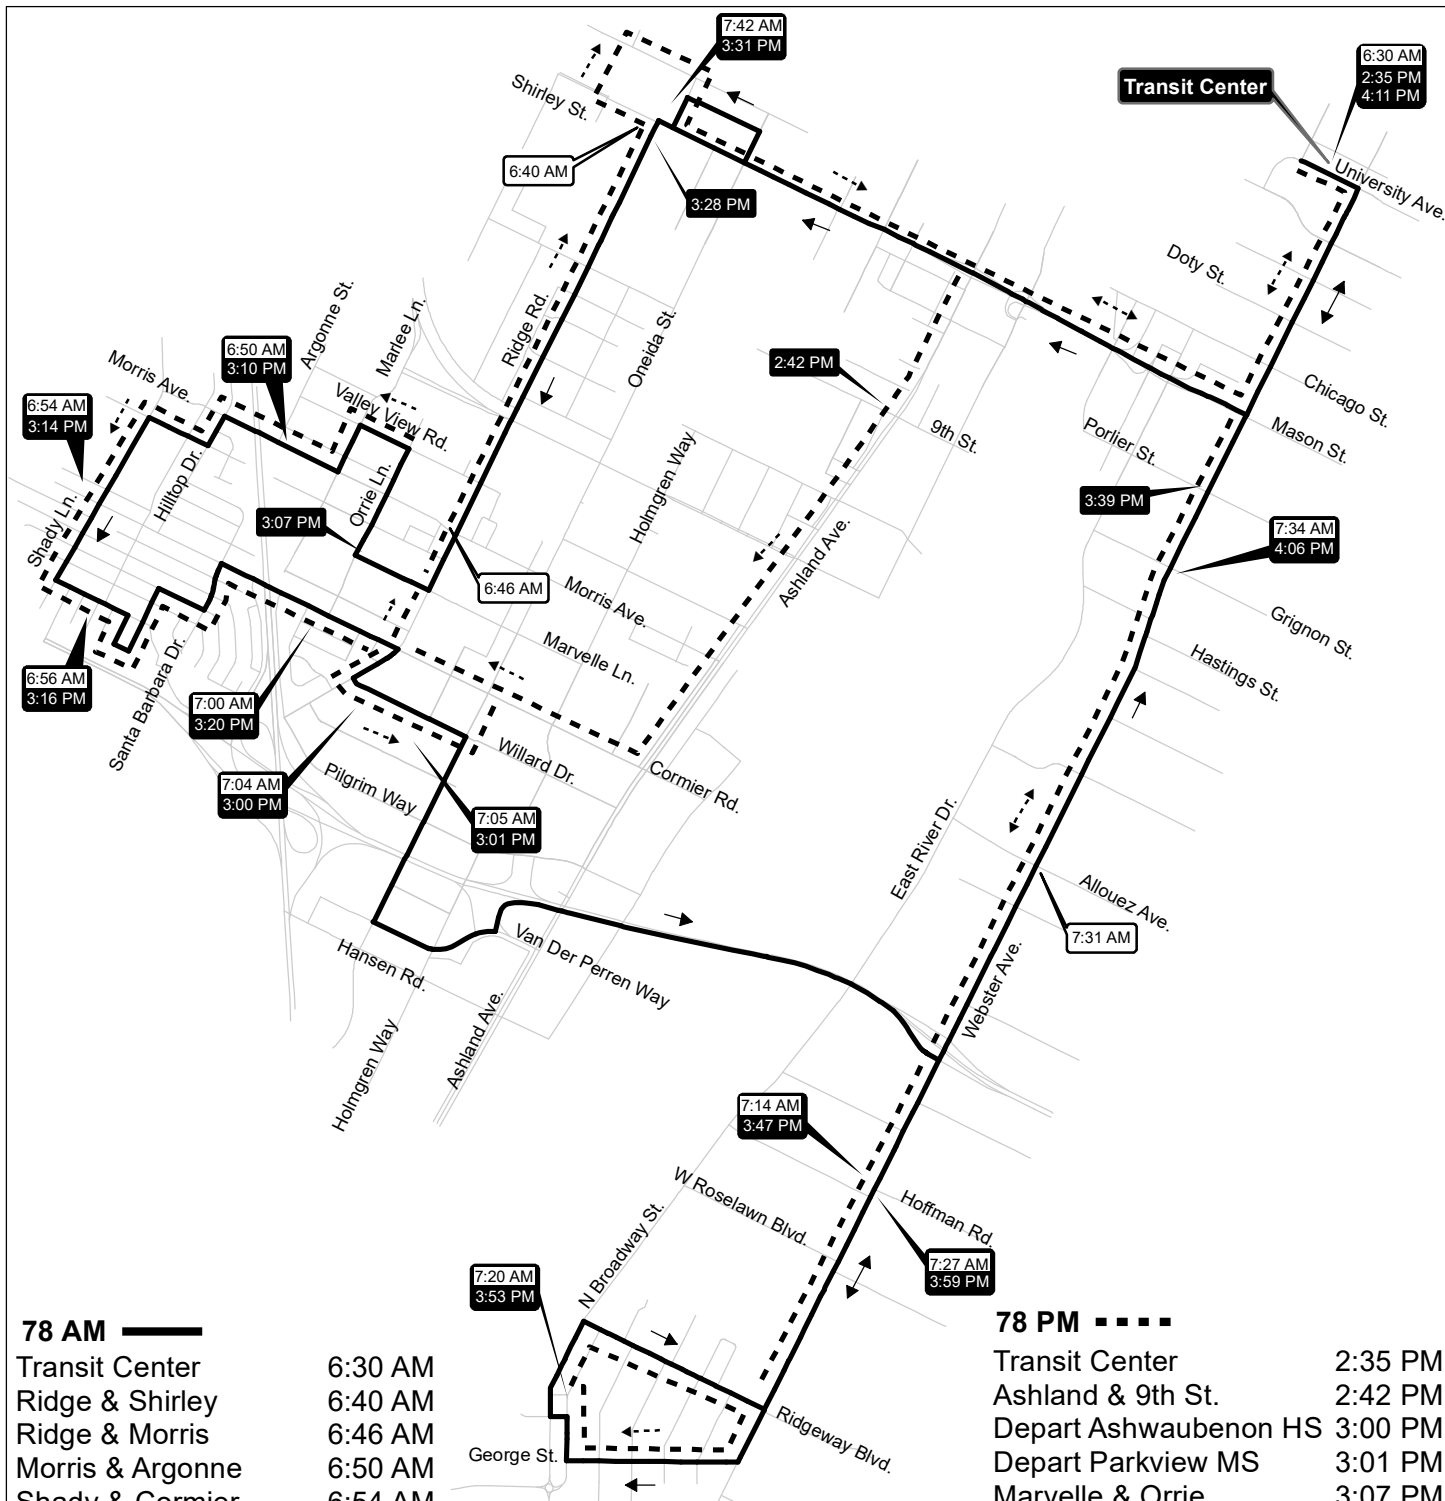

# Limited Service Routes

All limited service routes are open to the public and regular fares are charged. The routes are subject to change. The limited service routes operate on regular scheduled school days.

## 78 AM ———

Transit Center	6:30 AM
Ridge & Shirley	6:40 AM
Ridge & Morris	6:46 AM
Morris & Argonne	6:50 AM
Shady & Cormier	6:54 AM
Buffalo & Basswood	6:56 AM
Cormier & Orrie	7:00 AM
Ashwaubenon HS	7:04 AM
Parkview MS	7:05 AM
Webster & Hoffman	7:14 AM
De Pere Transfer Point	7:20 AM
Webster & Hoffman	7:27 AM
Webster & Allouez	7:31 AM
Webster & Grignon	7:34 AM
Notre Dame	7:42 AM

## 78 PM - - - - -

Transit Center	2:35 PM
Ashland & 9th St.	2:42 PM
Depart Ashwaubenon HS	3:00 PM
Depart Parkview MS	3:01 PM
Marvelle & Orrie	3:07 PM
Morris & Argonne	3:10 PM
Shady & Cormier	3:14 PM
Buffalo & Basswood	3:16 PM
Cormier & Orrie	3:20 PM
Ridge & Shirley	3:28 PM
Notre Dame	3:31 PM
Webster & Porlier	3:39 PM
Webster & Hoffman	3:47 PM
De Pere Transfer Point	3:53 PM
Webster & Hoffman	3:59 PM
Webster & Grignon	4:06 PM
Transit Center	4:11 PM