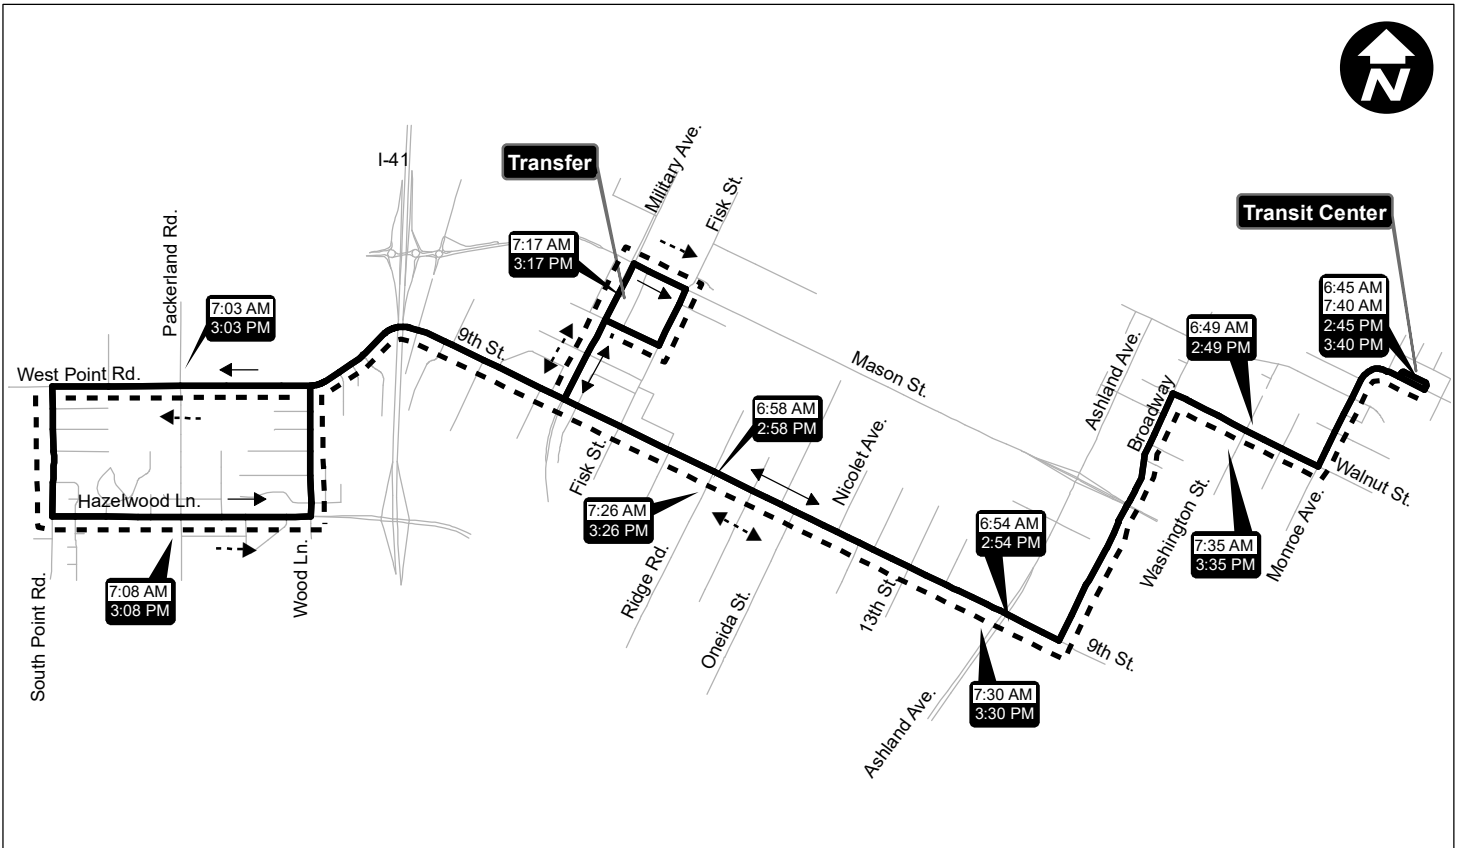

## Limited Service Routes

All limited service routes are open to the public and regular fares are charged. The routes are subject to change.  
The limited service routes operate on regular scheduled school days.

### Route 75 AM

Transit Center	6:45 AM
Walnut & Washington	6:49 AM
9th & Ashland	6:54 AM
9th & Ridge	6:58 AM
West Point & Packerland	7:03 AM
Hazelwood & Packerland	7:08 AM
Green Bay Plaza Transfer Point	7:17 AM
9th & Ridge	7:26 AM
9th & Ashland	7:30 AM
Walnut & Washington	7:35 AM
Transit Center	7:40 AM

### Route 75 PM

Transit Center	2:45 PM
Walnut & Washington	2:49 PM
9th & Ashland	2:54 PM
9th & Ridge	2:58 PM
West Point & Packerland	3:03 PM
Hazelwood & Packerland	3:08 PM
Green Bay Plaza Transfer Point	3:17 PM
9th & Ridge	3:26 PM
9th & Ashland	3:30 PM
Walnut & Washington	3:35 PM
Transit Center	3:40 PM