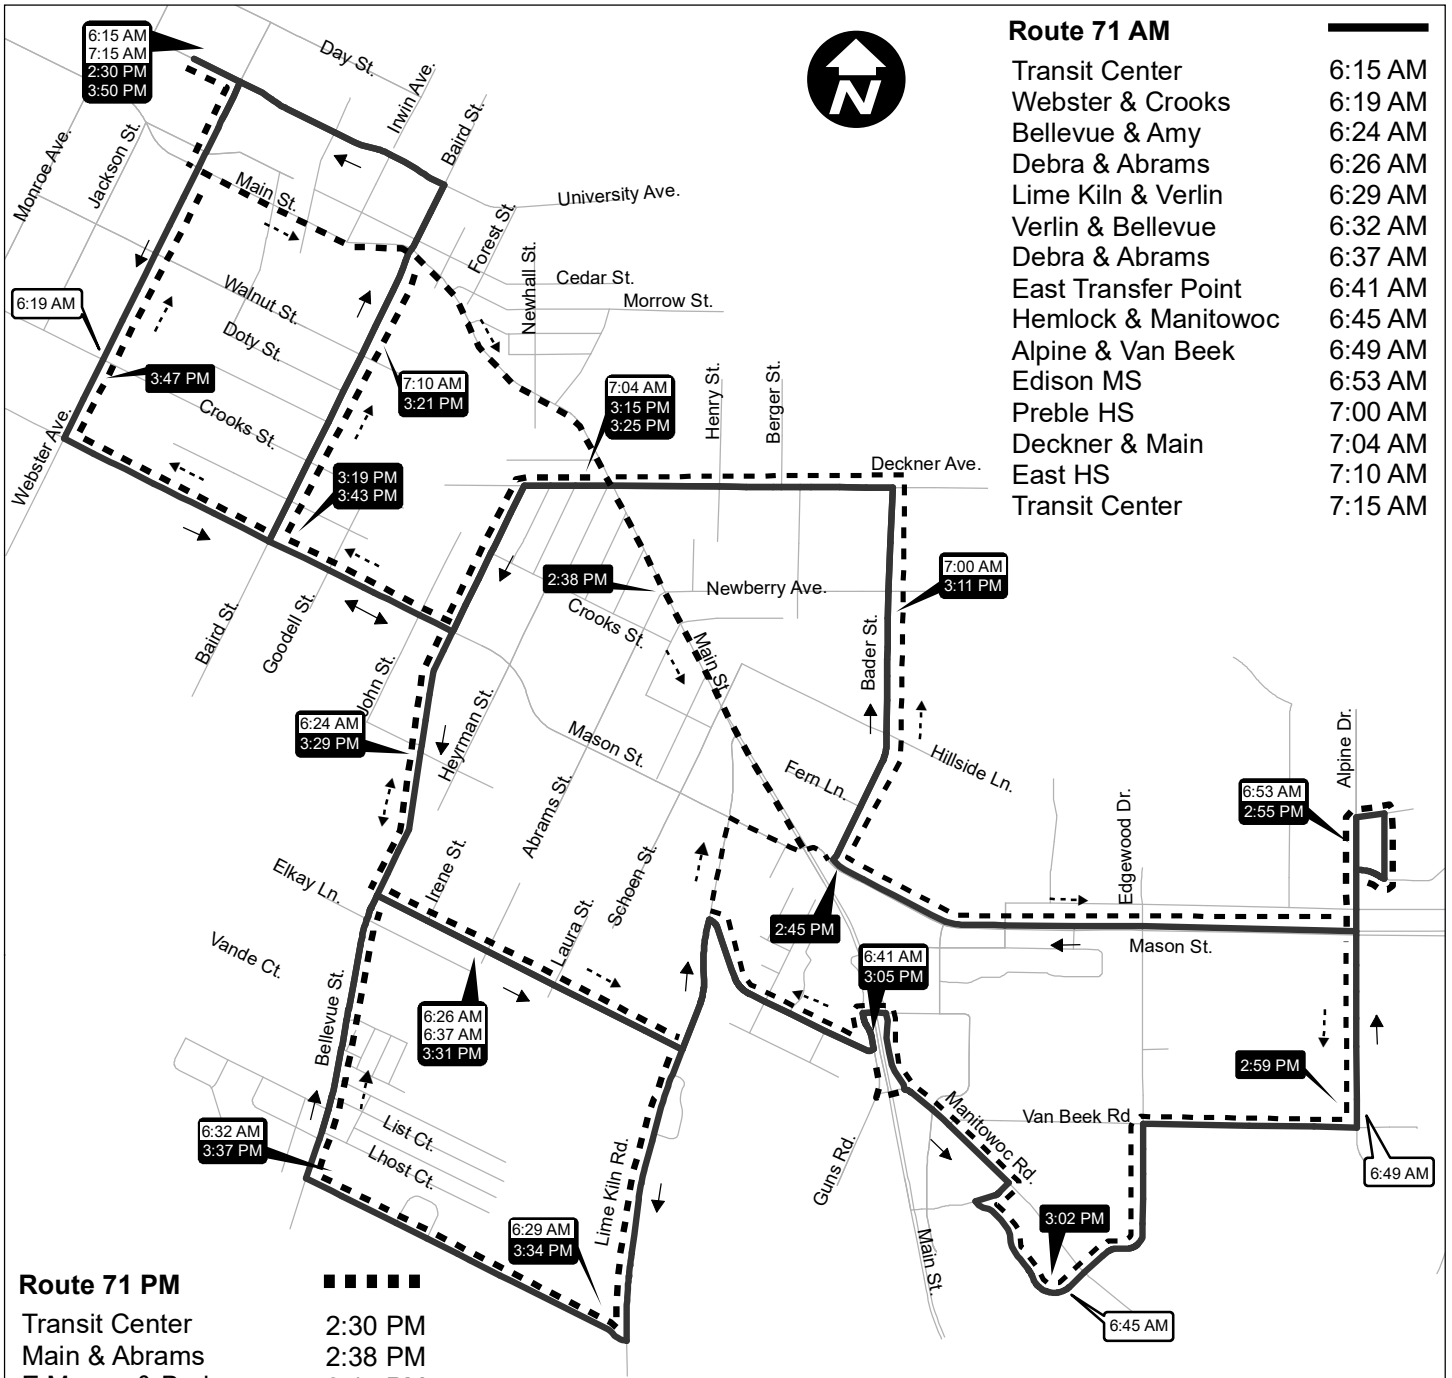

# Limited Service Routes

All limited service routes are open to the public and regular fares are charged. The routes are subject to change.  
The limited service routes operate on regular scheduled school days.

## Route 71 AM

Transit Center	6:15 AM
Webster & Crooks	6:19 AM
Bellevue & Amy	6:24 AM
Debra & Abrams	6:26 AM
Lime Kiln & Verlin	6:29 AM
Verlin & Bellevue	6:32 AM
Debra & Abrams	6:37 AM
East Transfer Point	6:41 AM
Hemlock & Manitowoc	6:45 AM
Alpine & Van Beek	6:49 AM
Edison MS	6:53 AM
Preble HS	7:00 AM
Deckner & Main	7:04 AM
East HS	7:10 AM
Transit Center	7:15 AM

## Route 71 PM

Transit Center	2:30 PM
Main & Abrams	2:38 PM
E Mason & Bader	2:45 PM
Depart Edison MS	2:55 PM
Vicki & Alpine	2:59 PM
Hemlock & Manitowoc	3:02 PM
East Transfer Point	3:05 PM
Preble HS	3:11 PM
Deckner & Main	3:15 PM
E Mason & Baird	3:19 PM
Depart East HS	3:21 PM
Deckner & Main	3:25 PM
Bellevue & Amy	3:29 PM
Debra & Abrams	3:31 PM
Lime Kiln & Verlin	3:34 PM
Verlin & Bellevue	3:37 PM
E Mason & Baird	3:43 PM
Webster & Crooks	3:47 PM
Transit Center	3:50 PM