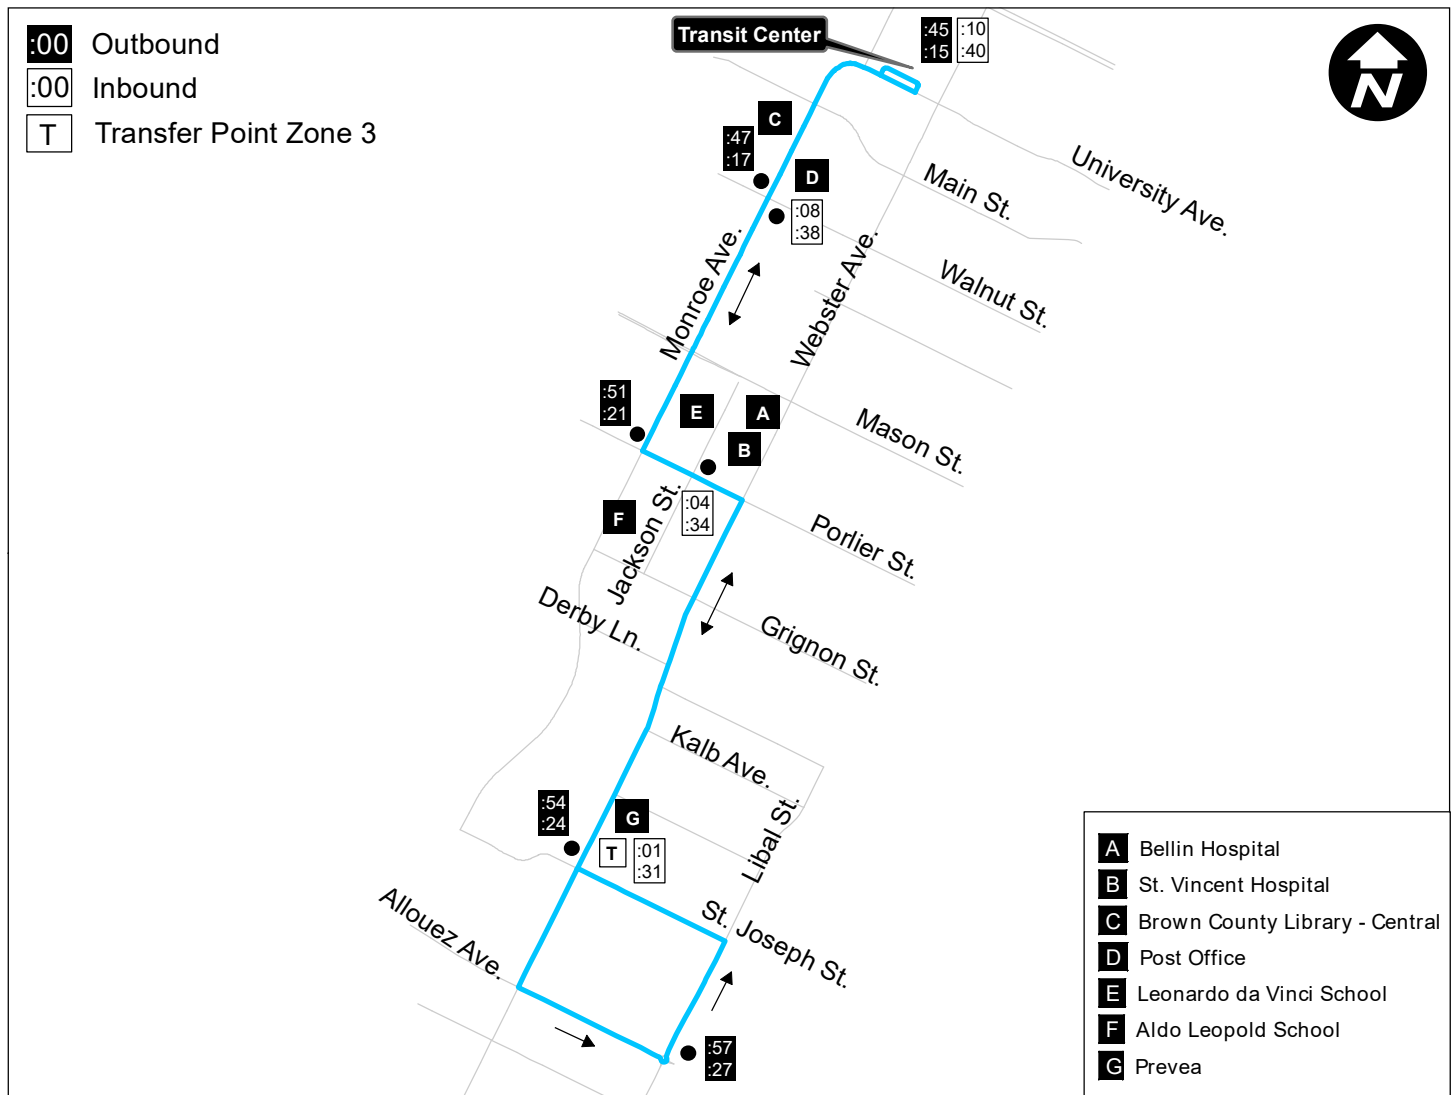

Route 11 Sky Line

Monday - Friday

1/2 Hour Service 5:45 AM - 8:45 PM
(with the last bus departing the Transit Center at 8:15 PM)

Saturday

1/2 Hour Service 7:45 AM - 3:45 PM
(with the last bus departing the Transit Center at 3:15 PM)

Outbound

1/2 Hour

Transit Center	:45	:15
Monroe & Walnut	:47	:17
Porlier & Webster	:51	:21
Webster & St. Joseph	:54	:24
Libal & Allouez	:57	:27

Inbound

1/2 Hour

Webster near McDonald's	:01	:31
Zone 3 Transfer Point		
Porlier & Jackson	:04	:34
Monroe & Walnut	:08	:38
Transit Center	:10	:40