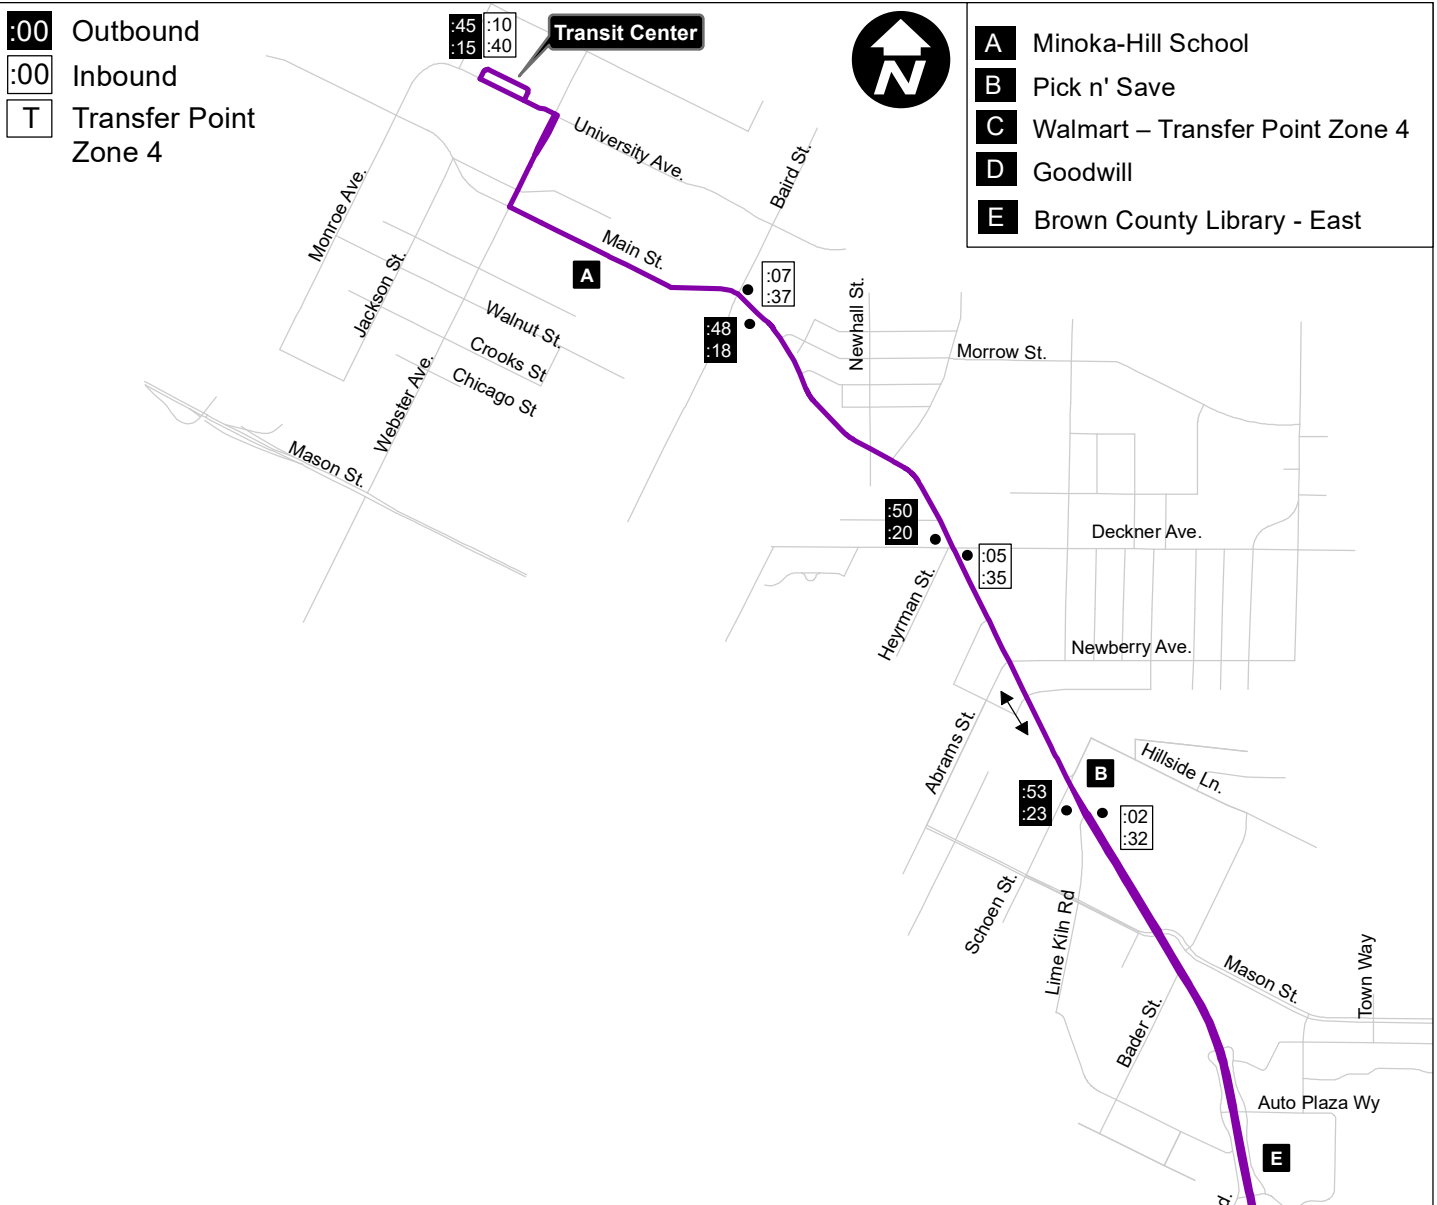

Route 10 Plum Line

Monday - Friday 1/2 Hour Service 5:45 AM - 8:45 PM
 (with the last bus departing the Transit Center at 8:15 PM)

Saturday 1/2 Hour Service 7:45 AM - 3:45 PM
 (with the last bus departing the Transit Center at 3:15 PM)

<u>Outbound</u>	<u>1/2 Hour</u>	
Transit Center	:45	:15
Main & Baird	:48	:18
Main & Deckner	:50	:20
Main & Lime Kiln	:53	:23
Walmart East Bus Stop	:56	:26
Transfer Point Zone 4		

<u>Inbound</u>	<u>1/2 Hour</u>	
Main & Lime Kiln	:02	:32
Main & Deckner	:05	:35
Main & Baird	:07	:37
Transit Center	:10	:40