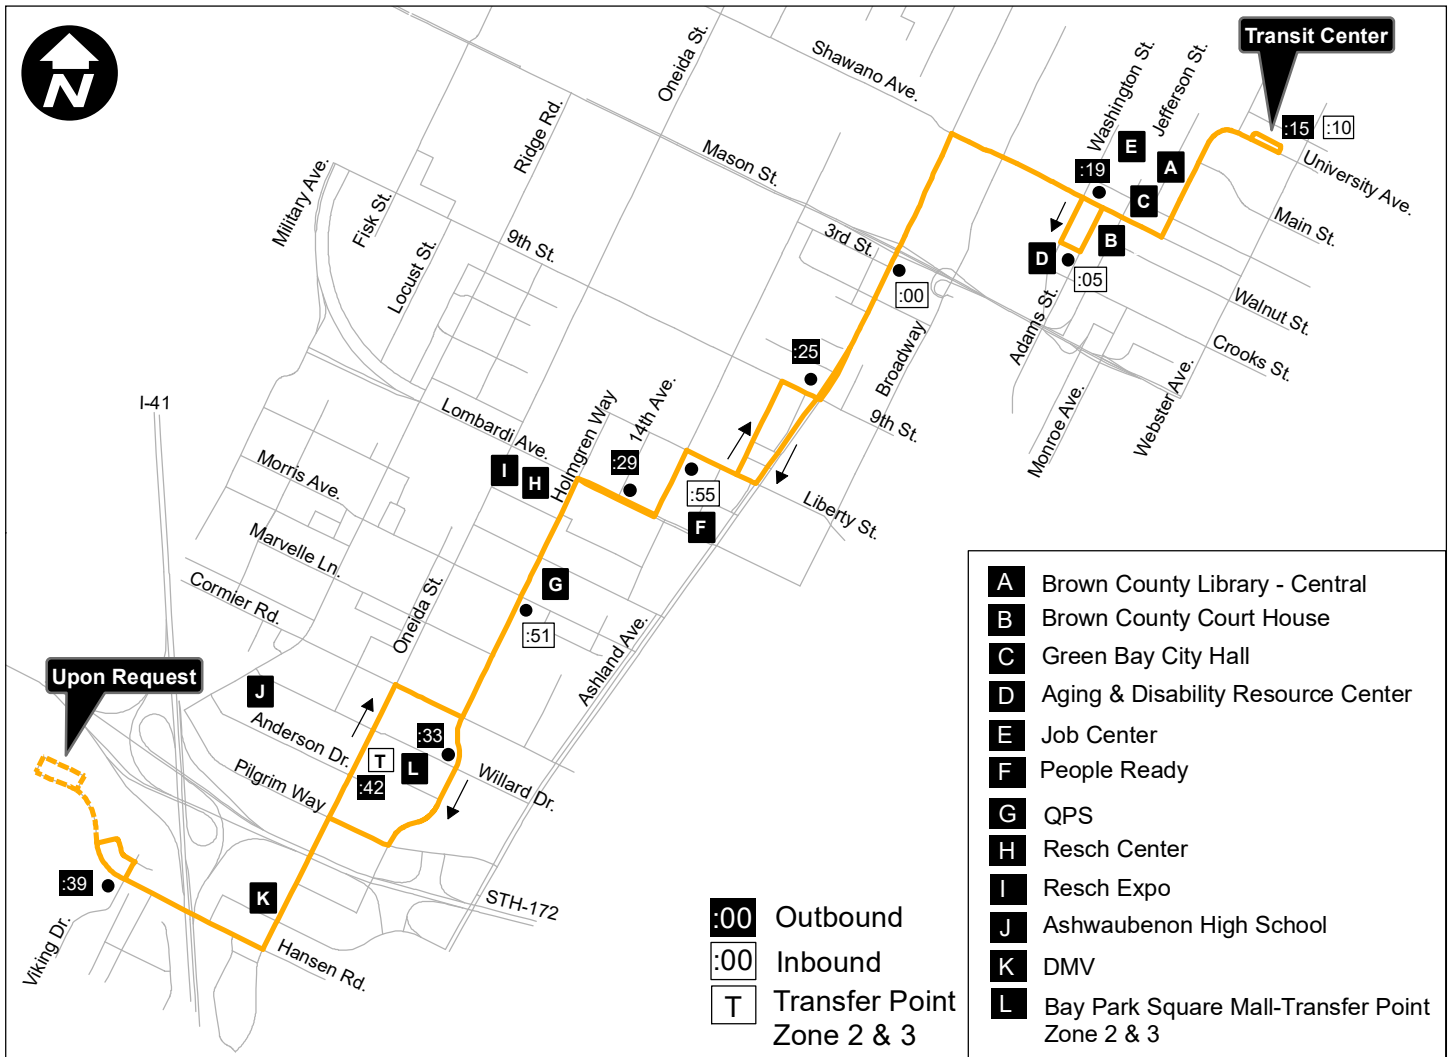

Route 9 Gold Line

Monday - Friday

Hourly Service 6:15 AM - 8:15 PM
(with the last bus departing the Transit Center at 7:15 PM)

Saturday

Hourly Service 8:15 AM - 3:15 PM
(with the last bus departing the Transit Center at 2:15 PM)

<u>Outbound</u>	<u>Hourly</u>
Transit Center	:15
Walnut & Washington	:19
Ashland & 9th	:25
Lombardi & 14th	:29
Holmgren & Willard	:33
Hansen & Viking	:39
Bay Park Zone 2 & 3	:42
Transfer Point	

<u>Inbound</u>	<u>Hourly</u>
Holmgren & Morris	:51
12th & Liberty	:55
Ashland & 3rd	:00
Stuart & Adams	:05
Transit Center	10