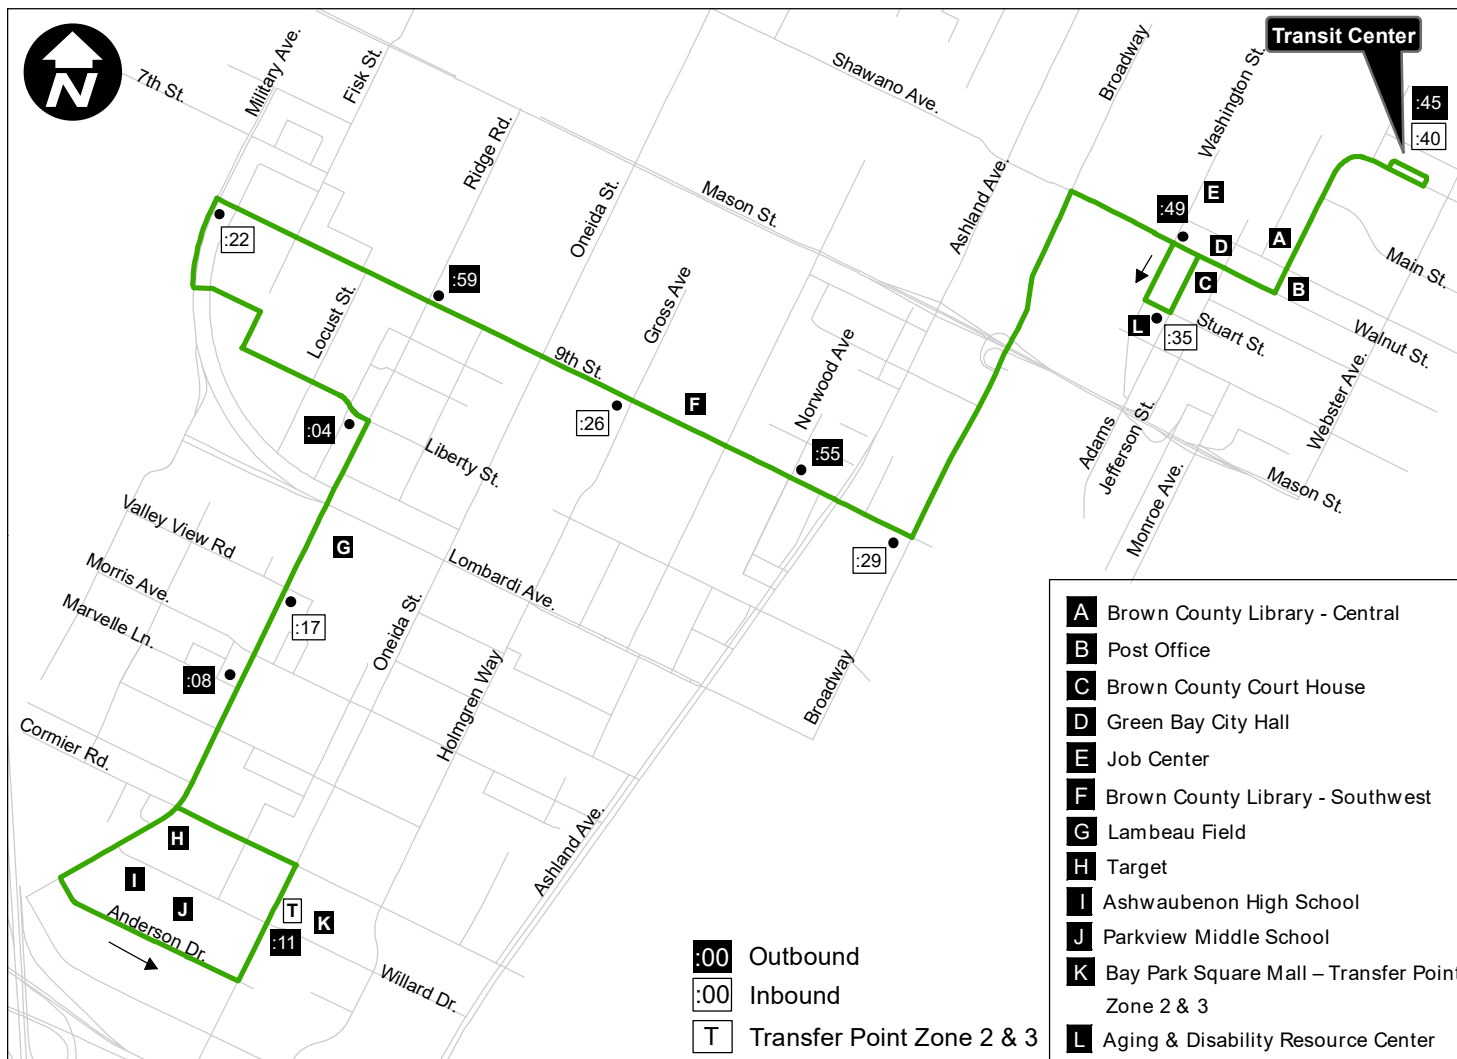

Route 8 Green Line

Monday - Friday

Hourly Service 5:45 AM - 8:45 PM
(with the last bus departing the Transit Center at 7:45 PM)

Saturday

Hourly Service 7:45 AM - 3:45 PM
(with the last bus departing the Transit Center at 2:45 PM)

Outbound	Hourly
Transit Center	:45
Walnut & Washington	:49
9th & Norwood	:55
9th & Ridge	:59
Liberty & Ridge	:04
Ridge & Marvella	:08
Bay Park Zone 2 & 3 Transfer Point	:11

Inbound	Hourly
Ridge & Valley View	:17
9th & Military	:22
9th & Gross	:26
9th & Broadway	:29
Stuart & Adams	:35
Transit Center	:40