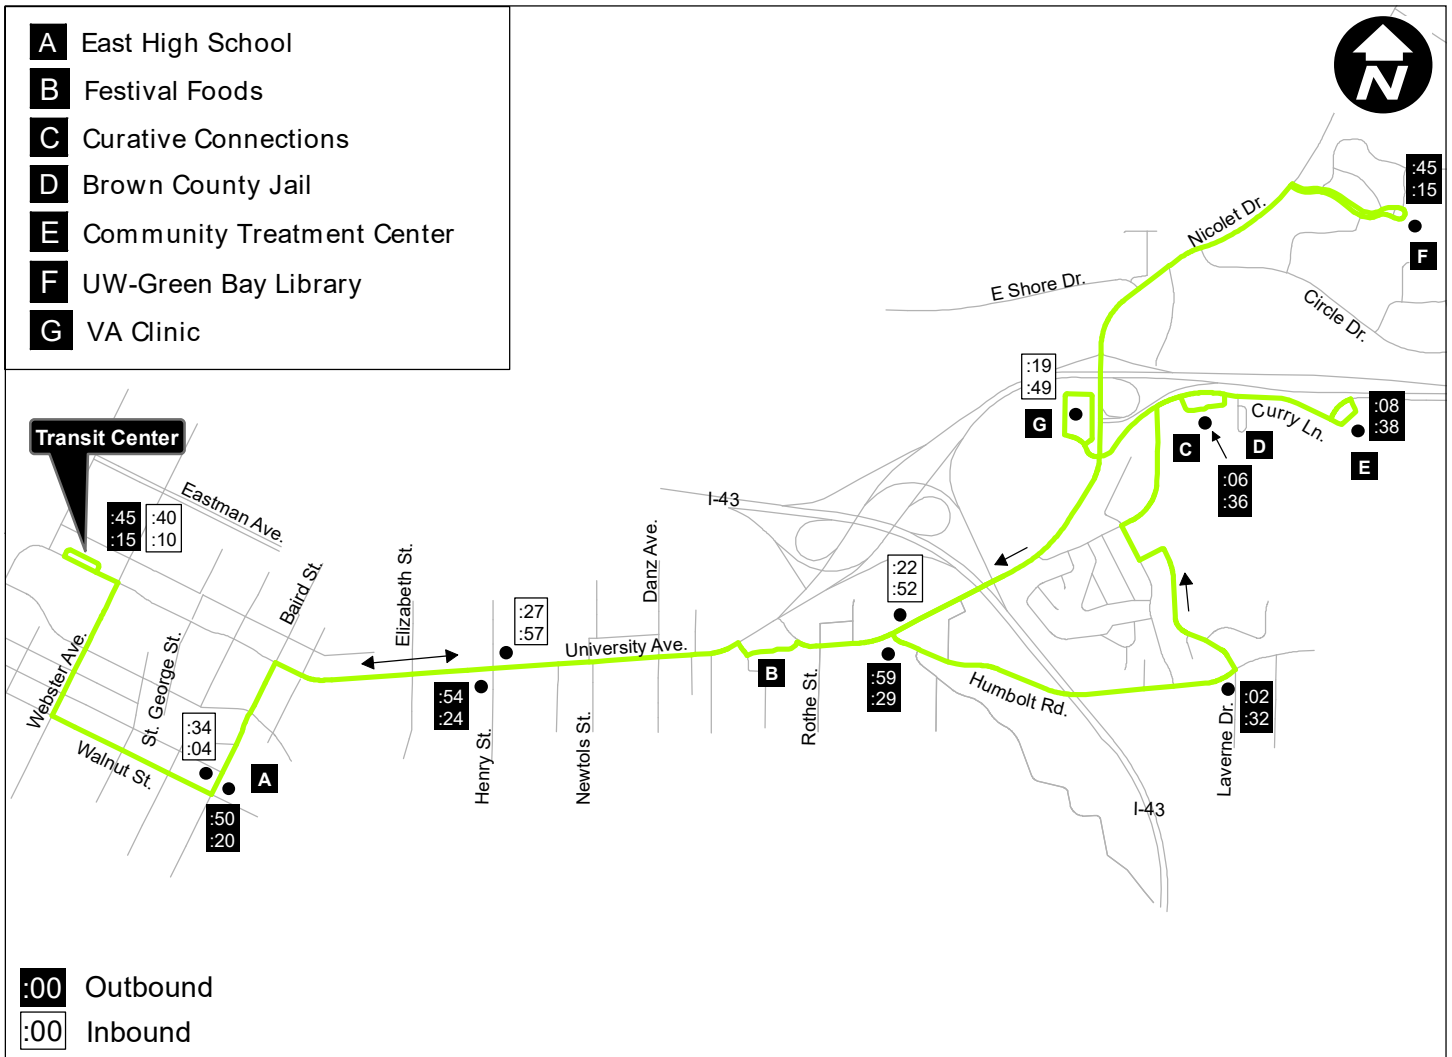

# Route 7 Lime Line

Monday - Friday

1/2 Hour Service 5:45 AM - 8:45 PM  
(with the last bus departing the Transit Center at 7:45 PM)

Saturday

Hourly Service 7:45 AM - 3:45 PM  
(with the last bus departing the Transit Center at 2:45 PM)

<u>Outbound</u>	<u>1/2 Hour</u>	<u>Hourly</u>
Transit Center	:15	:45
Baird & Walnut	:20	:50
University & Henry	:24	:54
University & Humboldt	:29	:59
Humboldt & Laverne	:32	:02
Curative Connections	:36	:06
Community Treatment Center	:38	:08
UW-Green Bay Library	:45	:15

<u>Inbound</u>	<u>1/2 Hour</u>	<u>Hourly</u>
VA Clinic	:49	:19
University & Humboldt	:52	:22
University & Henry	:57	:27
Baird & Walnut	:04	:34
Transit Center	:10	:40