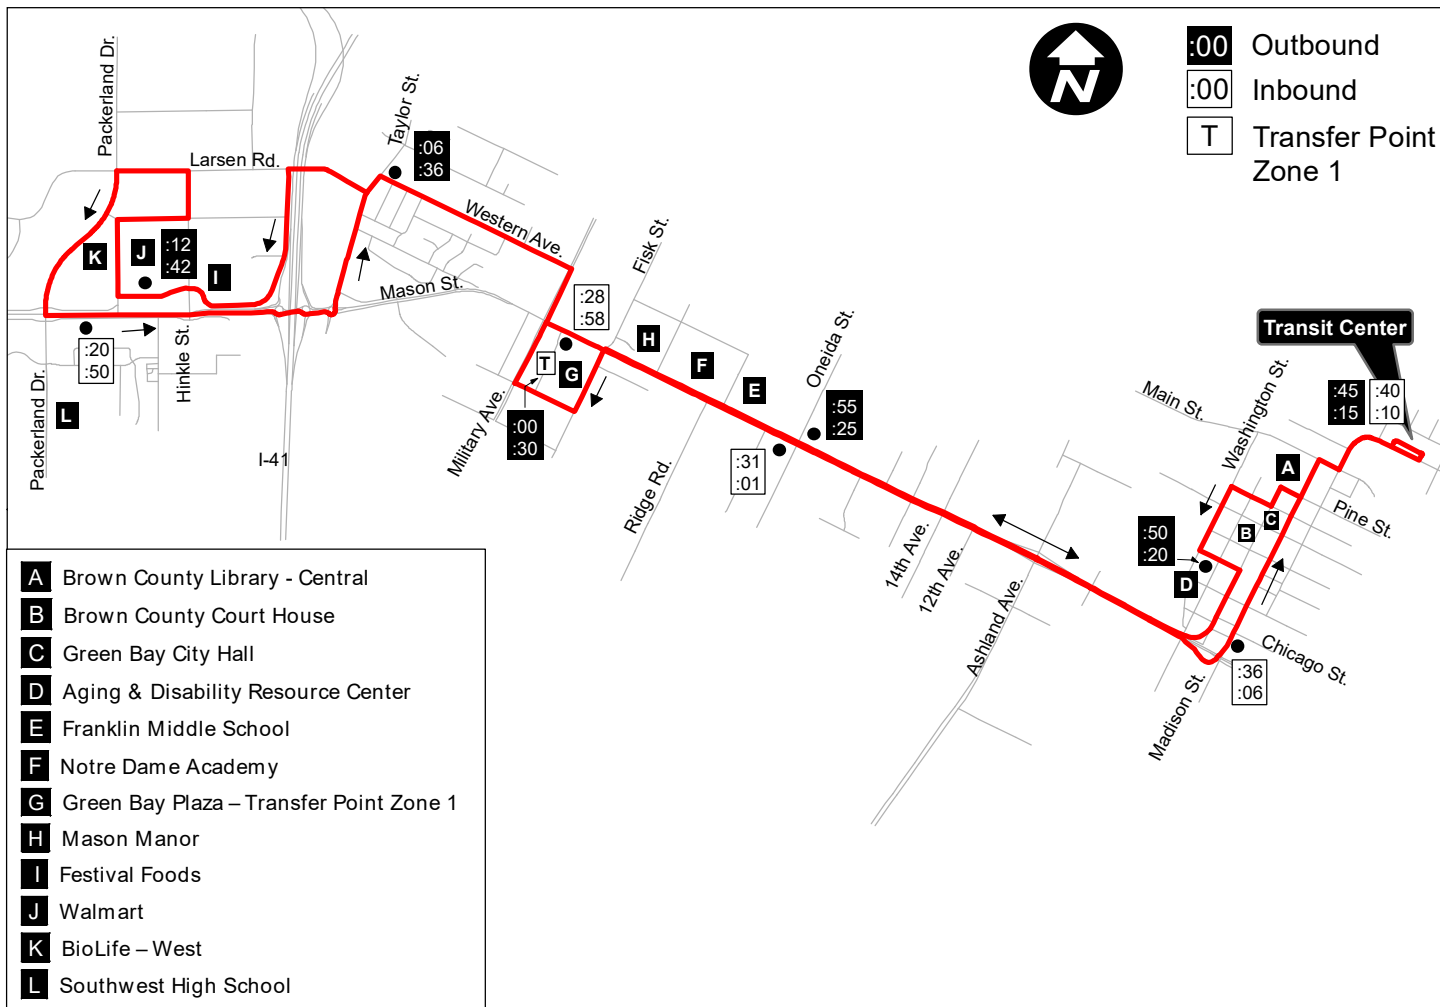

# Route 6 Red Line

Monday - Friday 1/2 Hour Service 5:45 AM - 8:45 PM  
(with the last bus departing the Transit Center at 7:45 PM)

Saturday 1/2 Hour Service 7:45 AM - 3:45 PM  
(with the last bus departing the Transit Center at 2:45 PM)

<u>Outbound</u>	<u>1/2 Hour</u>	
Transit Center	:45	:15
Stuart & Adams	:50	:20
W Mason & Oneida	:55	:25
<b>GB Plaza Zone 1 Transfer Point</b>	:00	:30
Western & Taylor	:06	:36
Walmart - West	:12	:42

<u>Inbound</u>	<u>1/2 Hour</u>	
W Mason & Packerland	:20	:50
W Mason & Military	:28	:58
W Mason & Oneida	:31	:01
Madison & Chicago	:36	:06
Transit Center	:40	:10