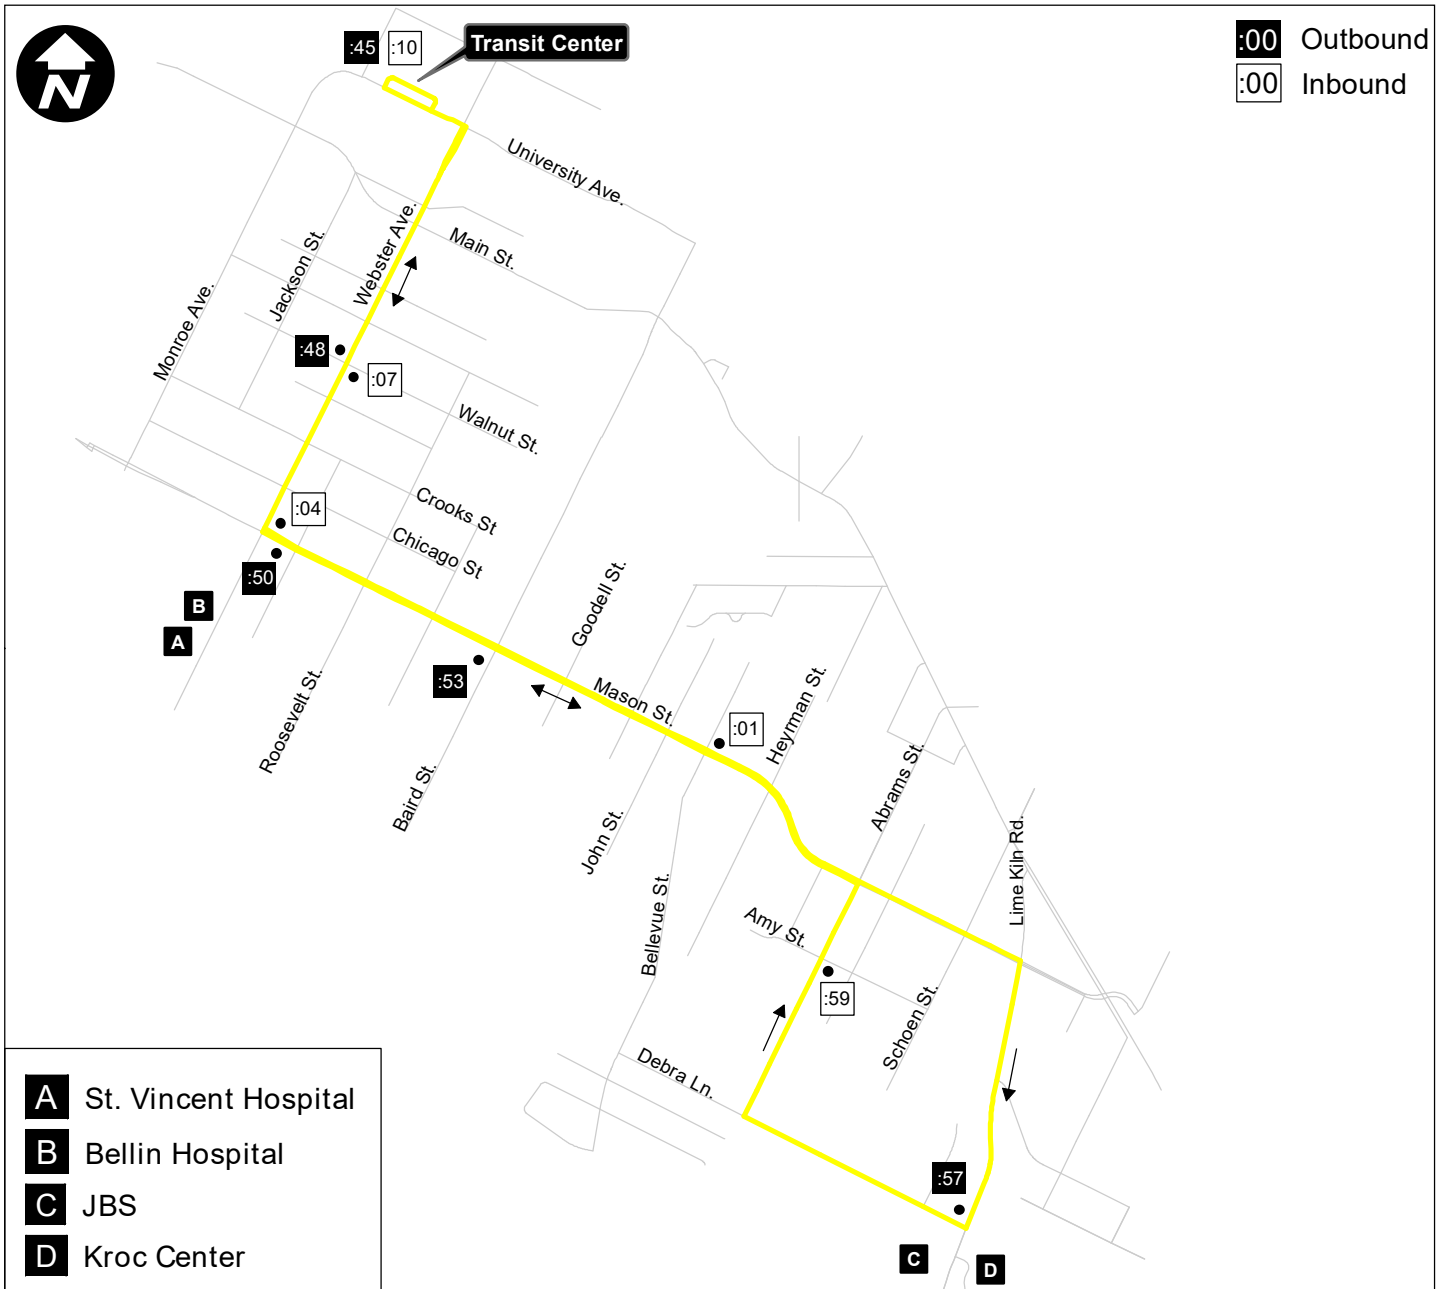

Route 5 Yellow Line

Monday - Friday Hourly Service 5:45 AM - 8:15 PM
(with the last bus departing the Transit Center at 7:45 PM)

Saturday Hourly Service 7:45 AM - 3:15 PM
(with the last bus departing the Transit Center at 2:45 PM)

| <u>Outbound</u> | <u>Hourly</u> |
|--------------------|---------------|
| Transit Center | :45 |
| Webster & Walnut | :48 |
| E Mason & Webster | :50 |
| E Mason & Bellevue | :53 |
| Lime Kiln & Debra | :57 |

| <u>Inbound</u> | <u>Hourly</u> |
|--------------------|---------------|
| Abrams & Amy | :59 |
| E Mason & Bellevue | :01 |
| E Mason & Webster | :04 |
| Webster & Walnut | :07 |
| Transit Center | :10 |