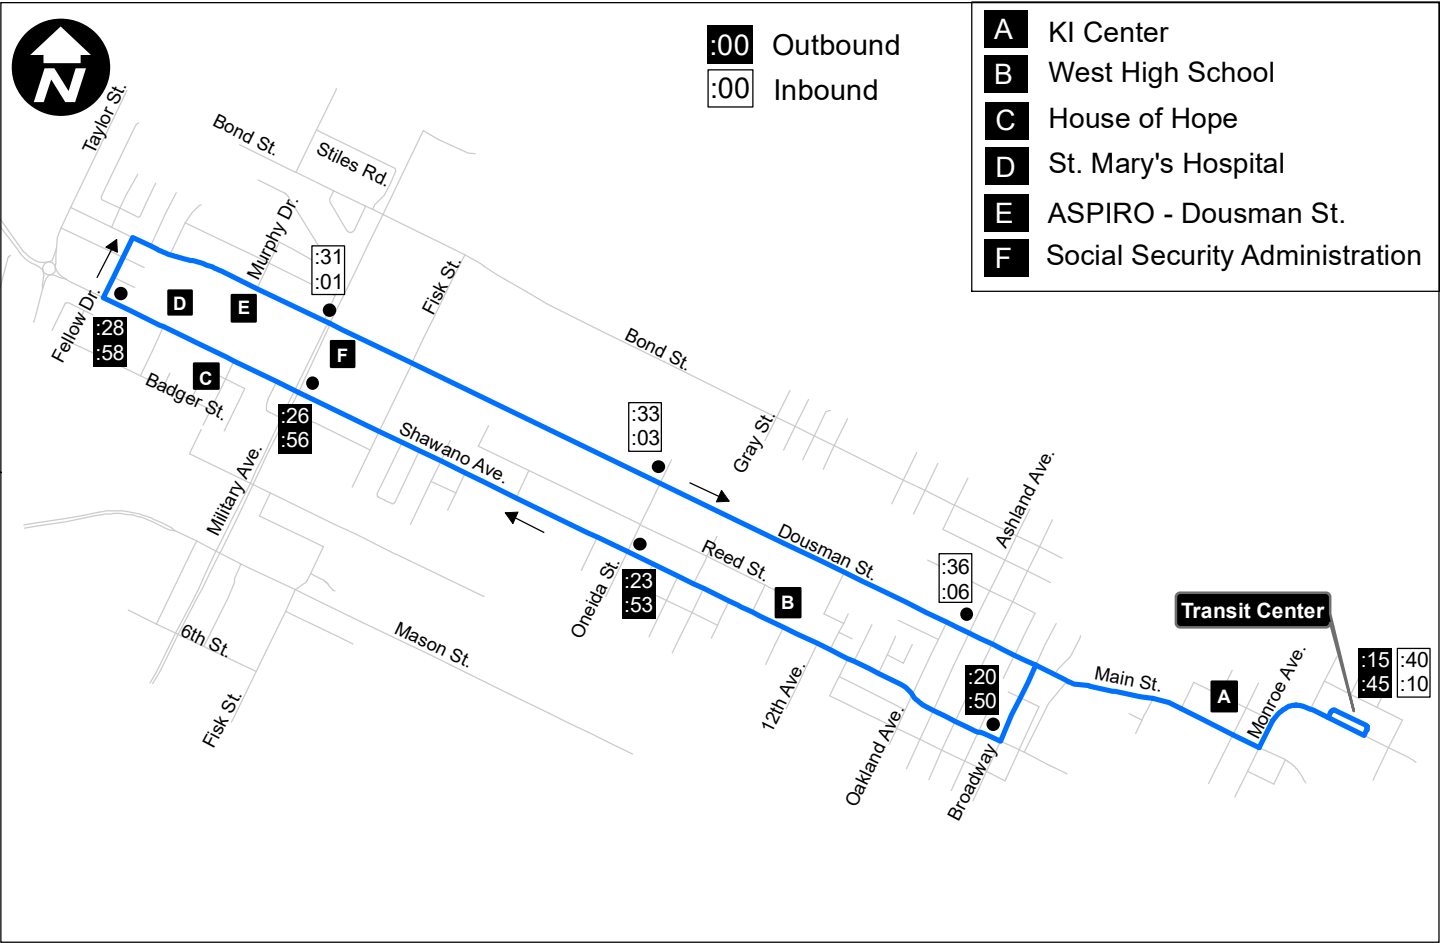

# Route 4 Blue Line

**Monday - Friday**    1/2 Hour Service    5:45 AM - 8:45 PM  
 (with the last bus departing the Transit Center at 8:15 PM)

**Saturday**    Hourly Service    7:45 AM - 3:15 PM  
 (with the last bus departing the Transit Center at 2:45 PM)

<b><u>Outbound</u></b>	<b><u>1/2 Hour</u></b>	<b><u>Hourly</u></b>
Transit Center	:15	:45
Broadway & Walnut	:20	:50
Shawano & Oneida	:23	:53
Shawano & Military	:26	:56
Shawano & Fellows	:28	:58

<b><u>Inbound</u></b>	<b><u>1/2 Hour</u></b>	<b><u>Hourly</u></b>
Dousman & Military	:31	:01
Dousman & Oneida	:33	:03
Dousman & Ashland	:36	:06
Transit Center	:40	:10