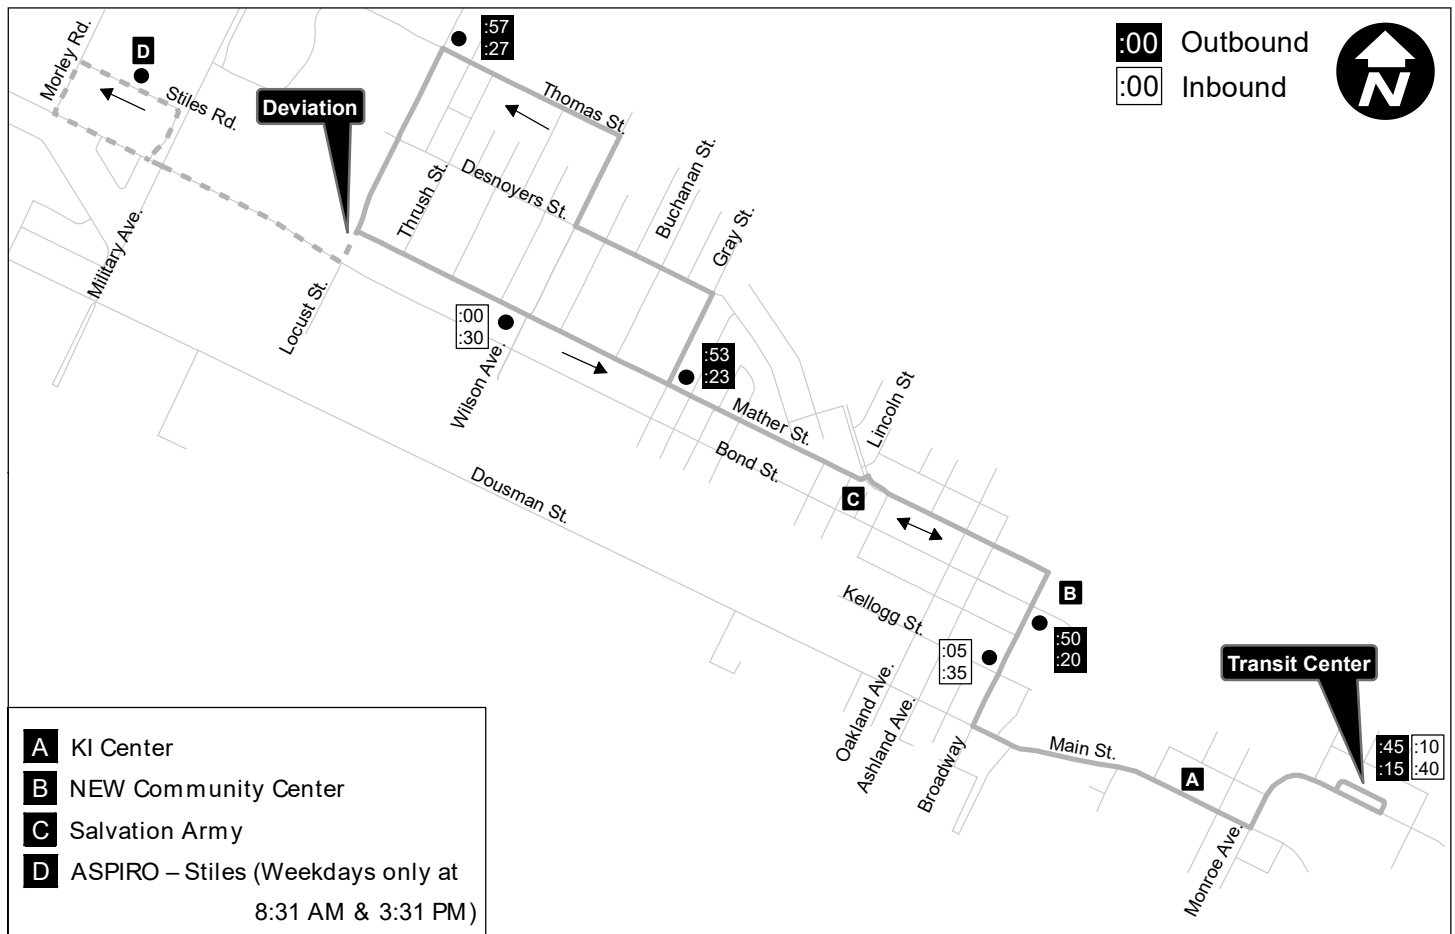

Route 3 Silver Line

Deviation: 8:15 AM & 3:15 PM Trip WEEKDAYS ONLY

Monday - Friday 1/2 Hour Service 5:45 AM - 8:45 PM
 (with the last bus departing the Transit Center at 8:15 PM)

Saturday Hourly Service 8:15 AM - 3:45 PM
 (with the last bus departing the Transit Center at 3:15 PM)

<u>Outbound</u>	<u>1/2 Hour</u>	<u>Hourly</u>
Transit Center	:45	:15
Broadway & Bond	:50	:20
Mather & Gray	:53	:23
Thomas & Locust	:57	:27

<u>Inbound</u>	<u>1/2 Hour</u>	<u>Hourly</u>
Mather & Wilson	:00	:30
Broadway & Kellogg	:05	:35
Transit Center	:10	:40