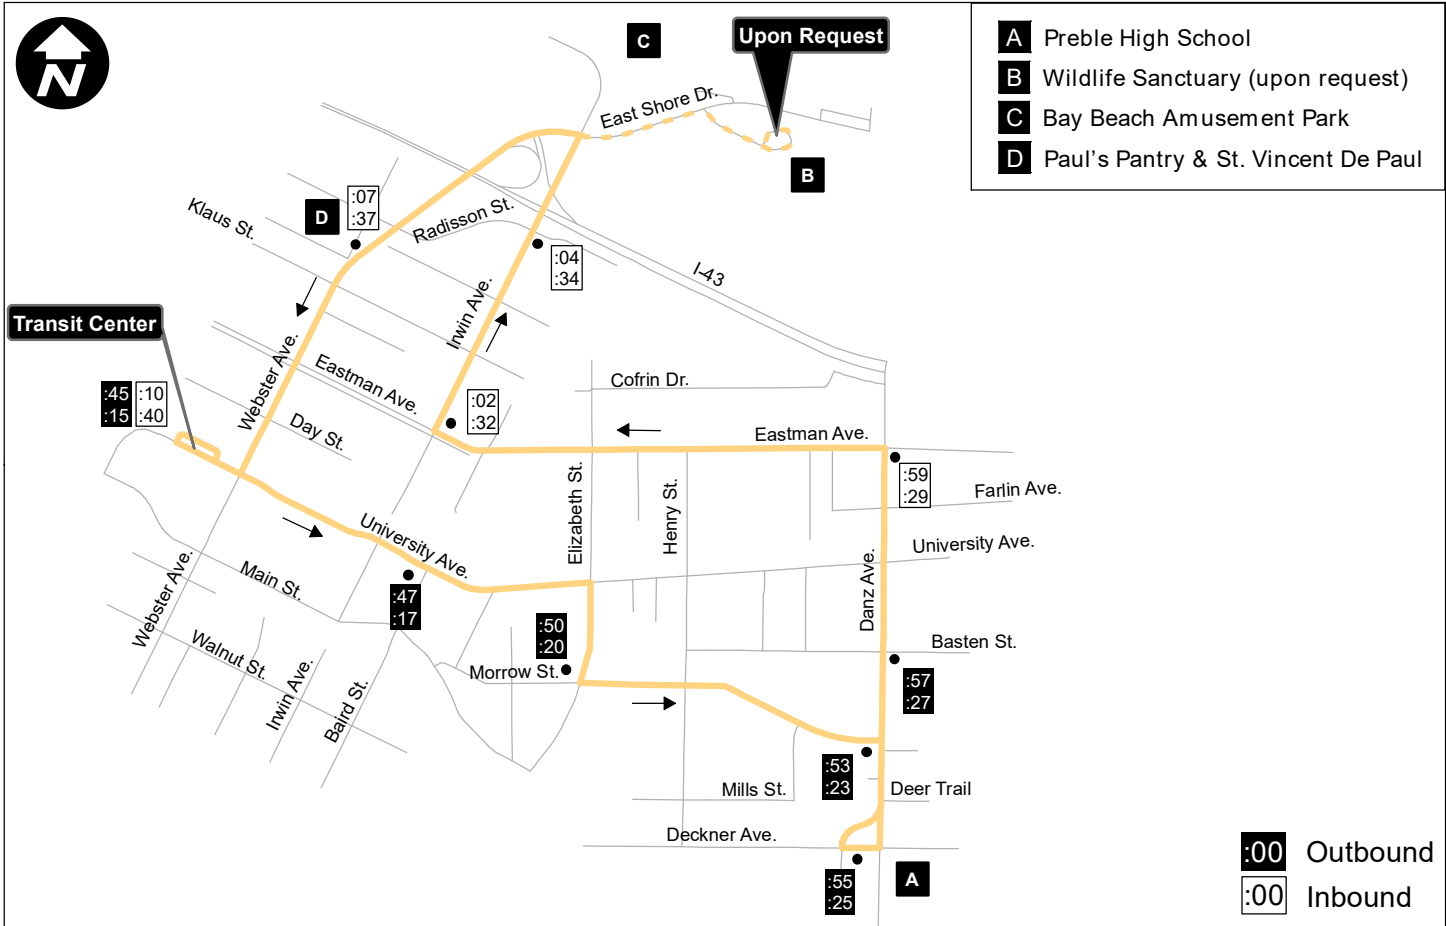

Route 2 Orange Zippin Line

Monday - Friday 1/2 Hour Service 5:45 AM - 8:45 PM
(with the last bus departing the Transit Center at 8:15 PM)

Saturday 1/2 Hour Service 7:45 AM - 3:45 PM
(with the last bus departing the Transit Center at 3:15 PM)

<u>Outbound</u>	<u>1/2 Hour</u>	
Transit Center	:45	:15
University & Baird	:47	:17
Elizabeth & Morrow	:50	:20
Morrow & Danz	:53	:23
Deckner & Danz	:55	:25
Danz & Basten	:57	:27

<u>Inbound</u>	<u>1/2 Hour</u>	
Danz & Eastman	:59	:29
Eastman & Irwin	:02	:32
Irwin & Radisson	:04	:34
Webster & Vanderbraak	:07	:37
Transit Center	:10	:40