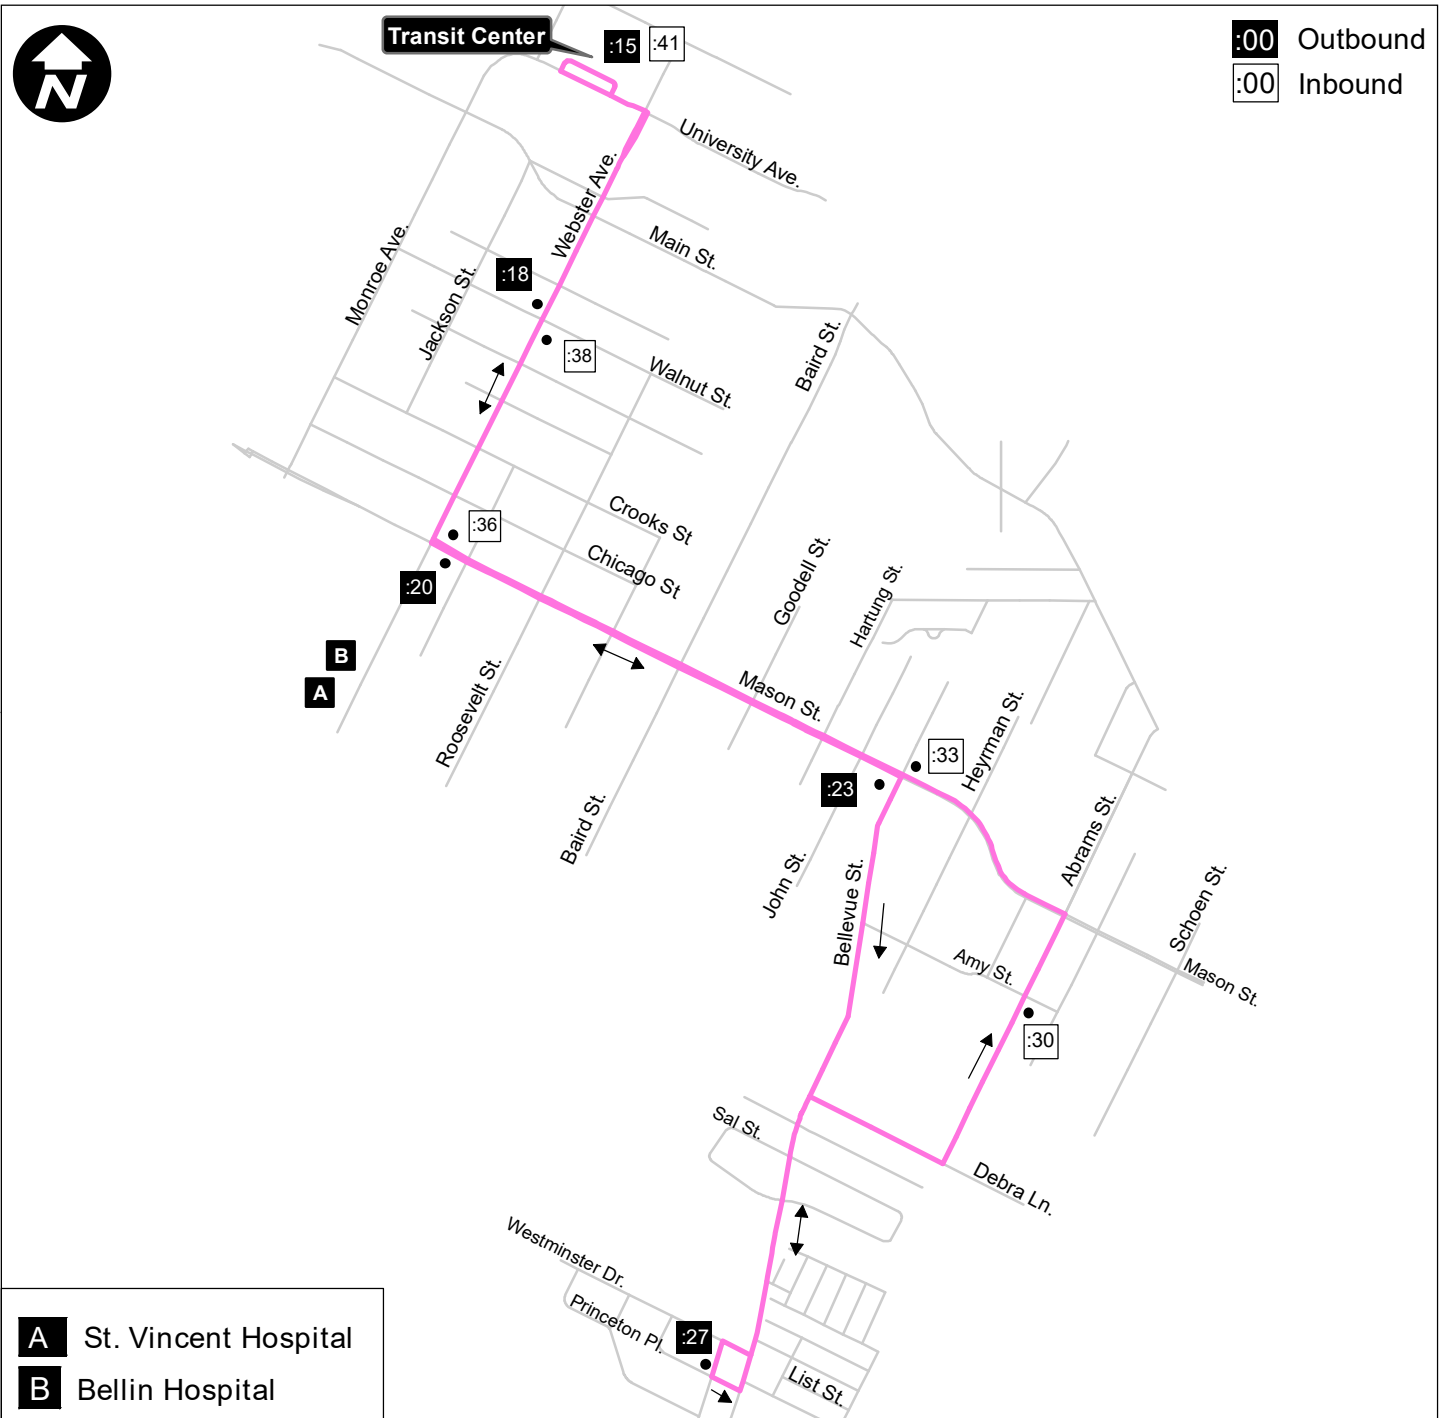

Route 1 Pink Line

Monday - Friday Hourly Service 6:15 AM - 8:45 PM
 (with the last bus departing the Transit Center at 8:15 PM)

Saturday Hourly Service 8:15 AM - 3:45 PM
 (with the last bus departing the Transit Center at 3:15 PM)

<u>Outbound</u>	<u>Hourly</u>	<u>Inbound</u>	<u>Hourly</u>
Transit Center	:15	Abrams & Amy	:30
Walnut & Webster	:18	E Mason & Bellevue	:33
E Mason & Webster	:20	E Mason & Webster	:36
E Mason & Bellevue	:23	Webster & Walnut	:38
Kingston & Princeton	:27	Transit Center	:41