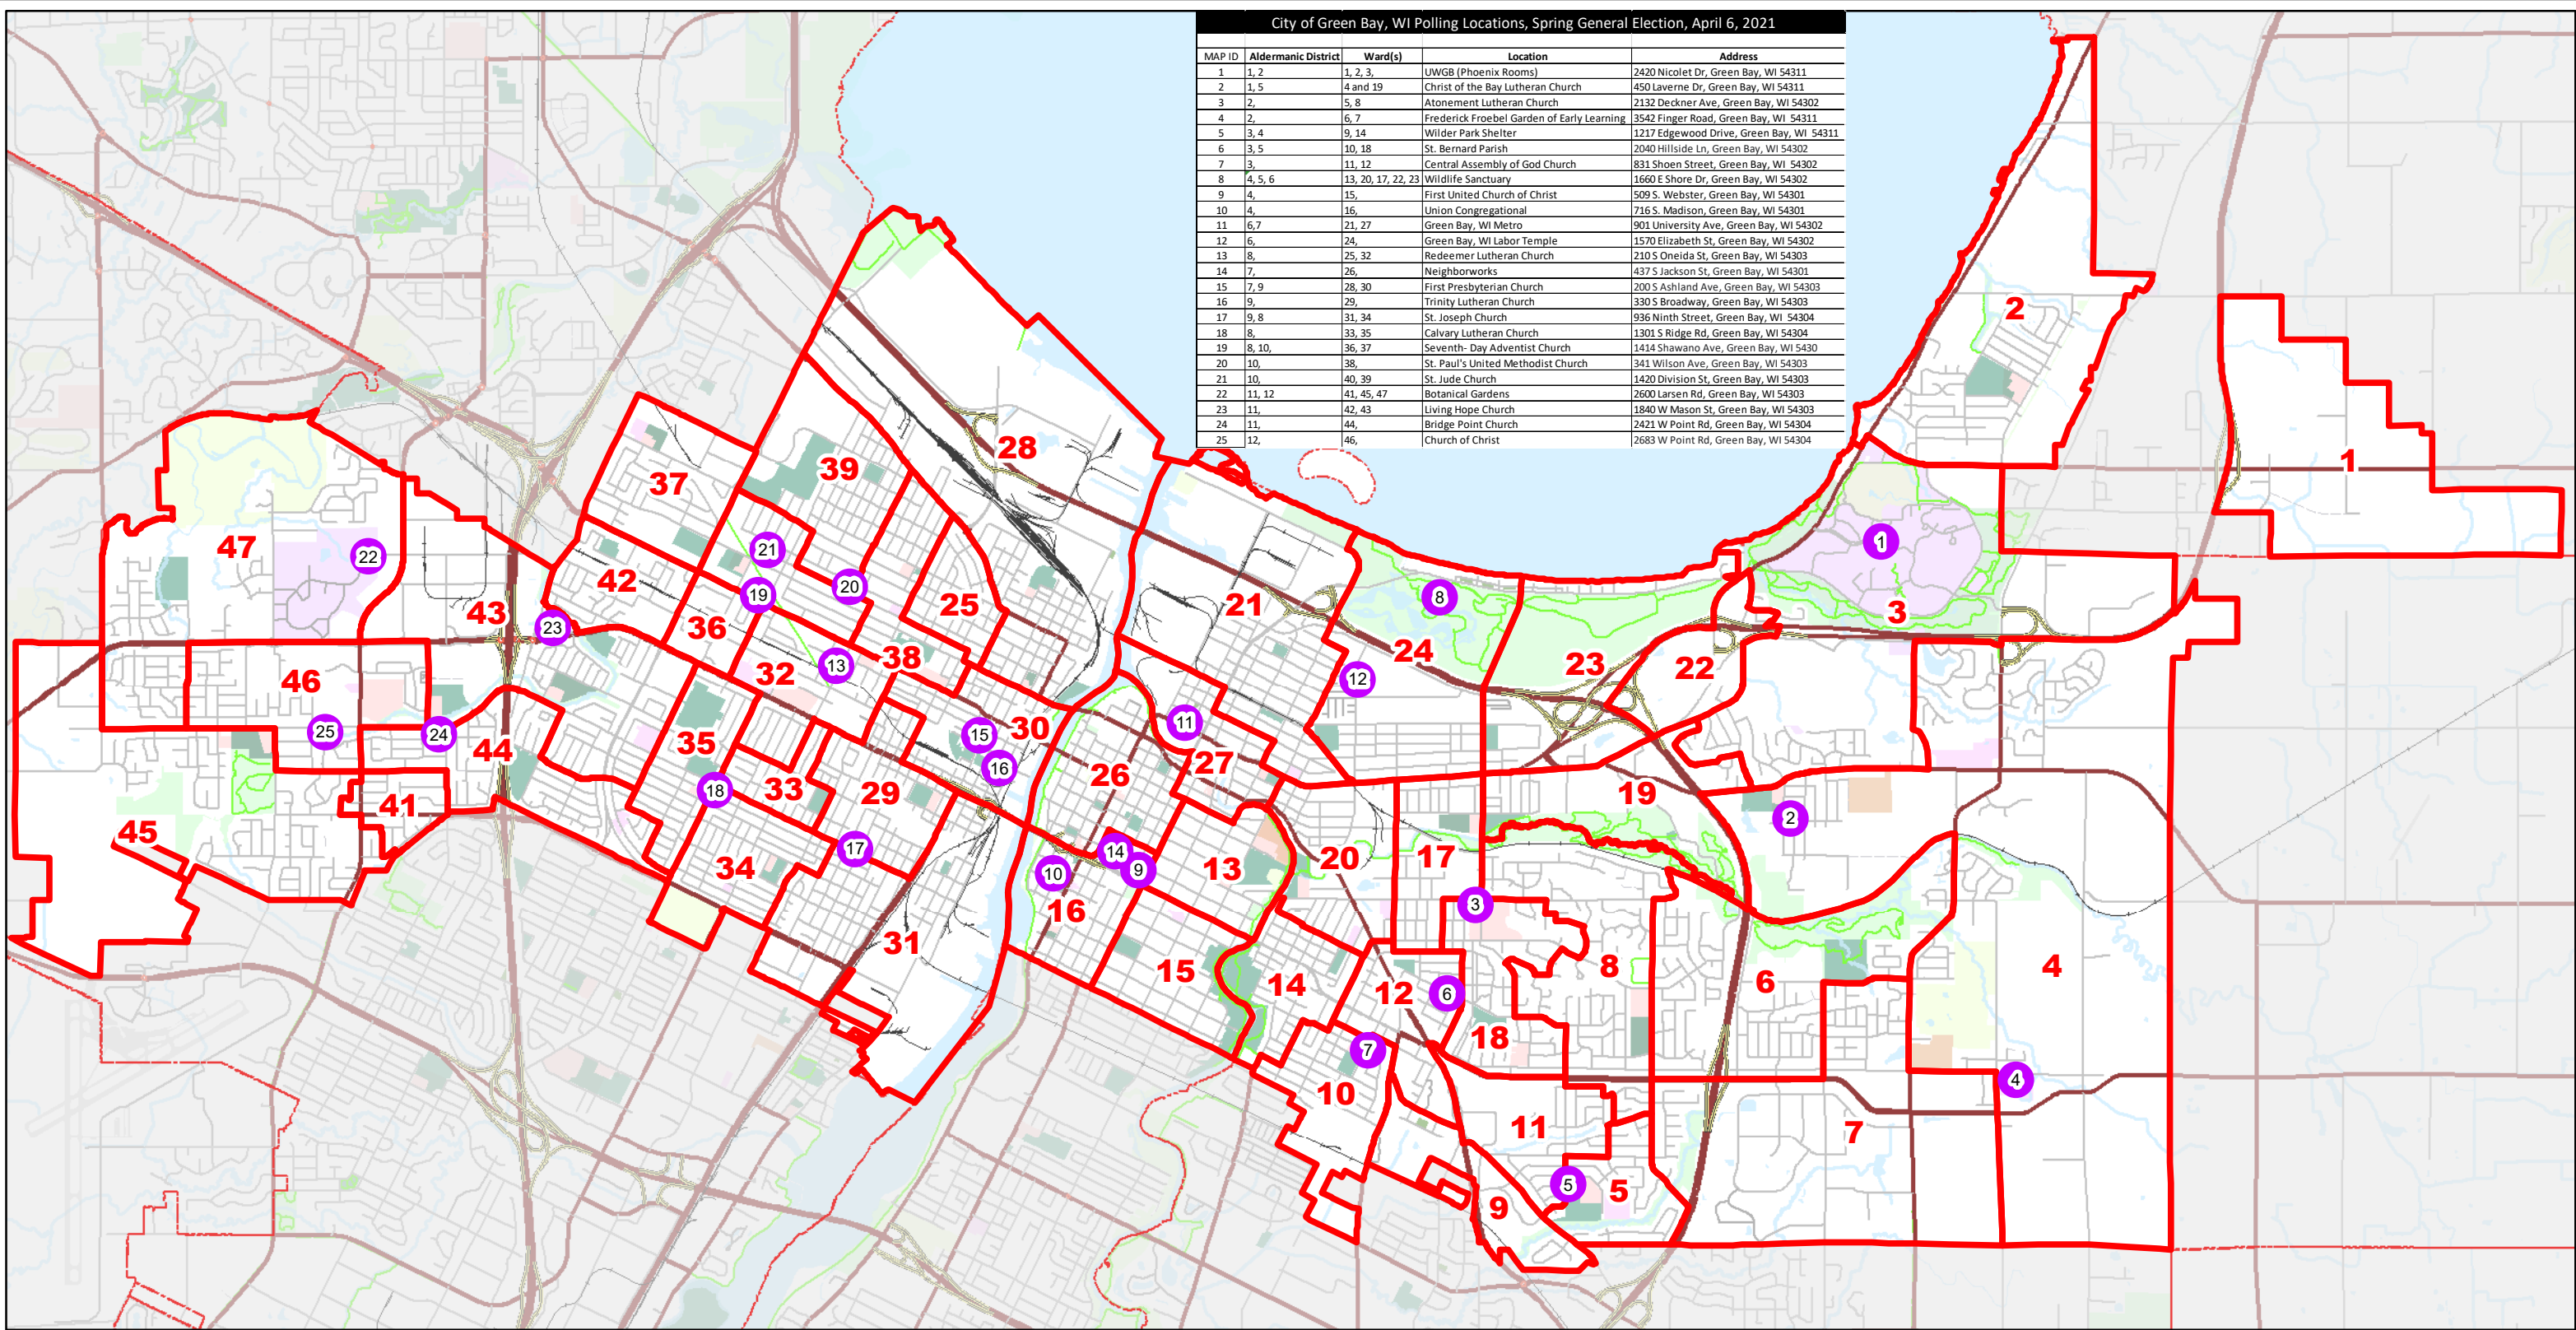

MAP ID	Aldermanic District	Ward(s)	Location	Address
1	1, 2	1, 2, 3	UWGB (Phoenix Rooms)	2420 Nicolet Dr, Green Bay, WI 54311
2	1, 5	4 and 19	Christ of the Bay Lutheran Church	450 Laverne Dr, Green Bay, WI 54311
3	2	5, 8	Atonement Lutheran Church	2132 Deckner Ave, Green Bay, WI 54302
4	2	6, 7	Frederick Froebel Garden of Early Learning	3542 Finger Road, Green Bay, WI 54311
5	3, 4	9, 14	Wildier Park Shelter	1217 Edgewood Drive, Green Bay, WI 54311
6	3, 5	10, 18	St. Bernard Parish	2040 Hillside Ln, Green Bay, WI 54302
7	3	11, 12	Central Assembly of God Church	831 Shoen Street, Green Bay, WI 54302
8	4, 5, 6	13, 20, 17, 22, 23	Wildlife Sanctuary	1660 E Shore Dr, Green Bay, WI 54302
9	4	15	First United Church of Christ	509 S. Webster, Green Bay, WI 54301
10	4	16	Union Congregational	716 S. Madison, Green Bay, WI 54301
11	6, 7	21, 27	Green Bay, WI Metro	901 University Ave, Green Bay, WI 54302
12	6	24	Green Bay, WI Labor Temple	1570 Elizabeth St, Green Bay, WI 54302
13	8	25, 32	Redeemer Lutheran Church	210 S Oneida St, Green Bay, WI 54303
14	7	26	Neighborworks	437 S Jackson St, Green Bay, WI 54301
15	7, 9	28, 30	First Presbyterian Church	200 S Ashland Ave, Green Bay, WI 54303
16	9	29	Trinity Lutheran Church	330 S Broadway, Green Bay, WI 54303
17	9, 8	31, 34	St. Joseph Church	936 Ninth Street, Green Bay, WI 54304
18	8	33, 35	Calvary Lutheran Church	1301 S Ridge Rd, Green Bay, WI 54304
19	8, 10	36, 37	Seventh- Day Adventist Church	1414 Shawano Ave, Green Bay, WI 5430
20	10	38	St. Paul's United Methodist Church	341 Wilson Ave, Green Bay, WI 54303
21	10	40, 39	St. Jude Church	1420 Division St, Green Bay, WI 54303
22	11, 12	41, 45, 47	Botanical Gardens	2600 Larsen Rd, Green Bay, WI 54303
23	11	42, 43	Living Hope Church	1840 W Mason St, Green Bay, WI 54303
24	11	44	Bridge Point Church	2421 W Point Rd, Green Bay, WI 54304
25	12	46	Church of Christ	2683 W Point Rd, Green Bay, WI 54304

This is a compilation of records and data located in various City of Green Bay offices and is to be used for reference purposes only. The City of Green Bay is not responsible for any inaccuracies or unauthorized use of the information contained within. No warranties are implied. Map prepared by City of Green Bay IT Department. M.H. Date Printed: 24 Mar 2021 X:\IT\Projects\Y2021\PollingLocations\PollingLocationApril2021.mxd

8 Polling Location

21 Wards

City of Green Bay
April 2021
Polling Locations