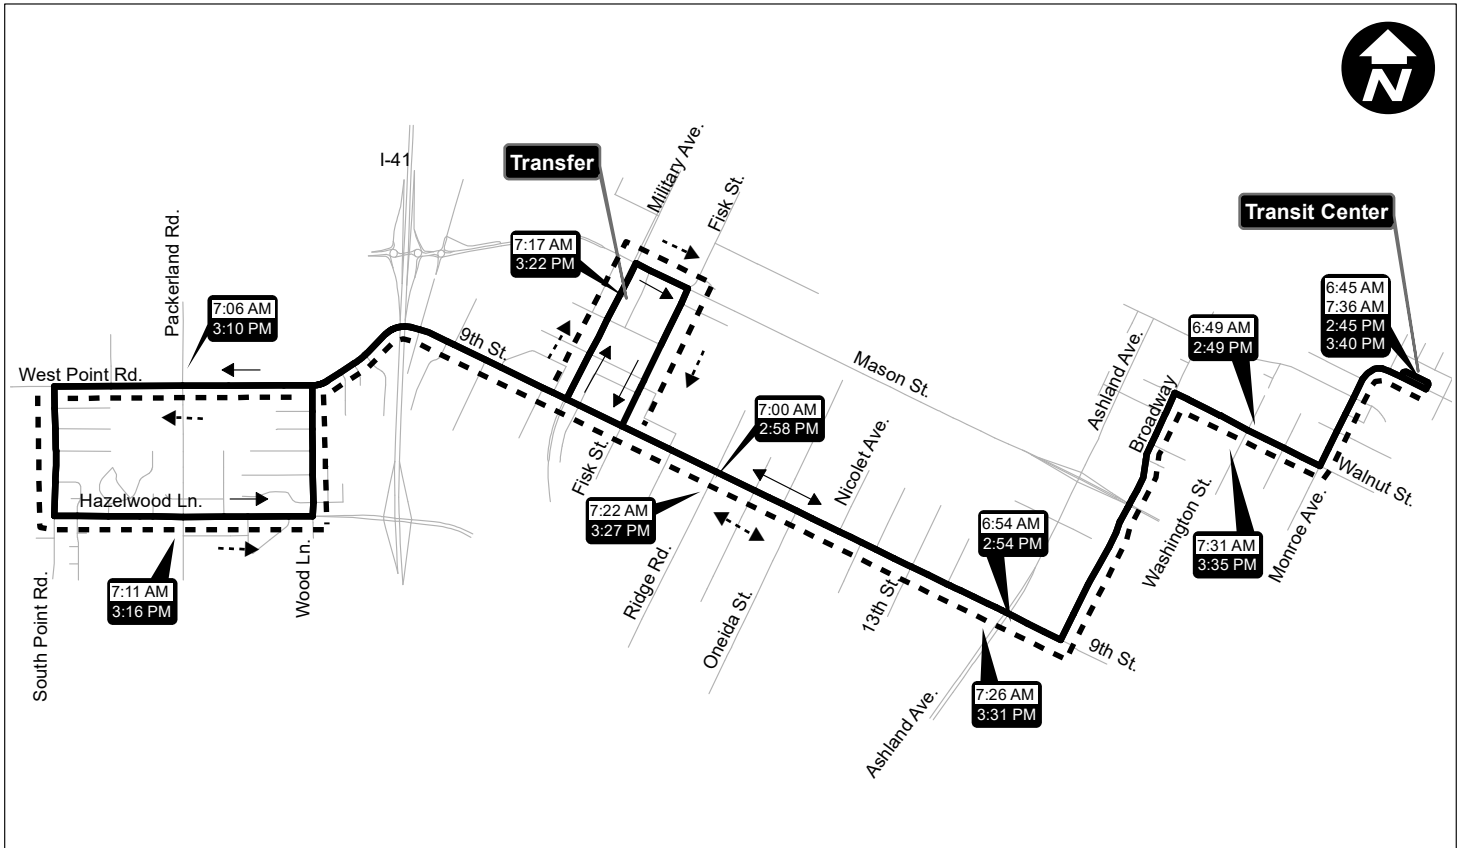

Limited Service Routes

All limited service routes are open to the public and regular fares are charged. The routes are subject to change.
The limited service routes operate on regular scheduled school days.

Route 75 AM

Transit Center	6:45 AM
Walnut & Washington	6:49 AM
9th & Ashland	6:54 AM
9th & Ridge	7:00 AM
West Point & Packerland	7:06 AM
Hazelwood & Packerland	7:11 AM
Green Bay Plaza Transfer Point	7:17 AM
9th & Ridge	7:22 AM
9th & Ashland	7:26 AM
Walnut & Washington	7:31 AM
Transit Center	7:35 AM

Route 75 PM

Transit Center	2:45 PM
Walnut & Washington	2:49 PM
9th & Ashland	2:54 PM
9th & Ridge	2:58 PM
West Point & Packerland	3:10 PM
Hazelwood & Packerland	3:16 PM
Green Bay Plaza Transfer Point	3:22 PM
9th & Ridge	3:27 PM
9th & Ashland	3:31 PM
Walnut & Washington	3:35 PM
Transit Center	3:40 PM