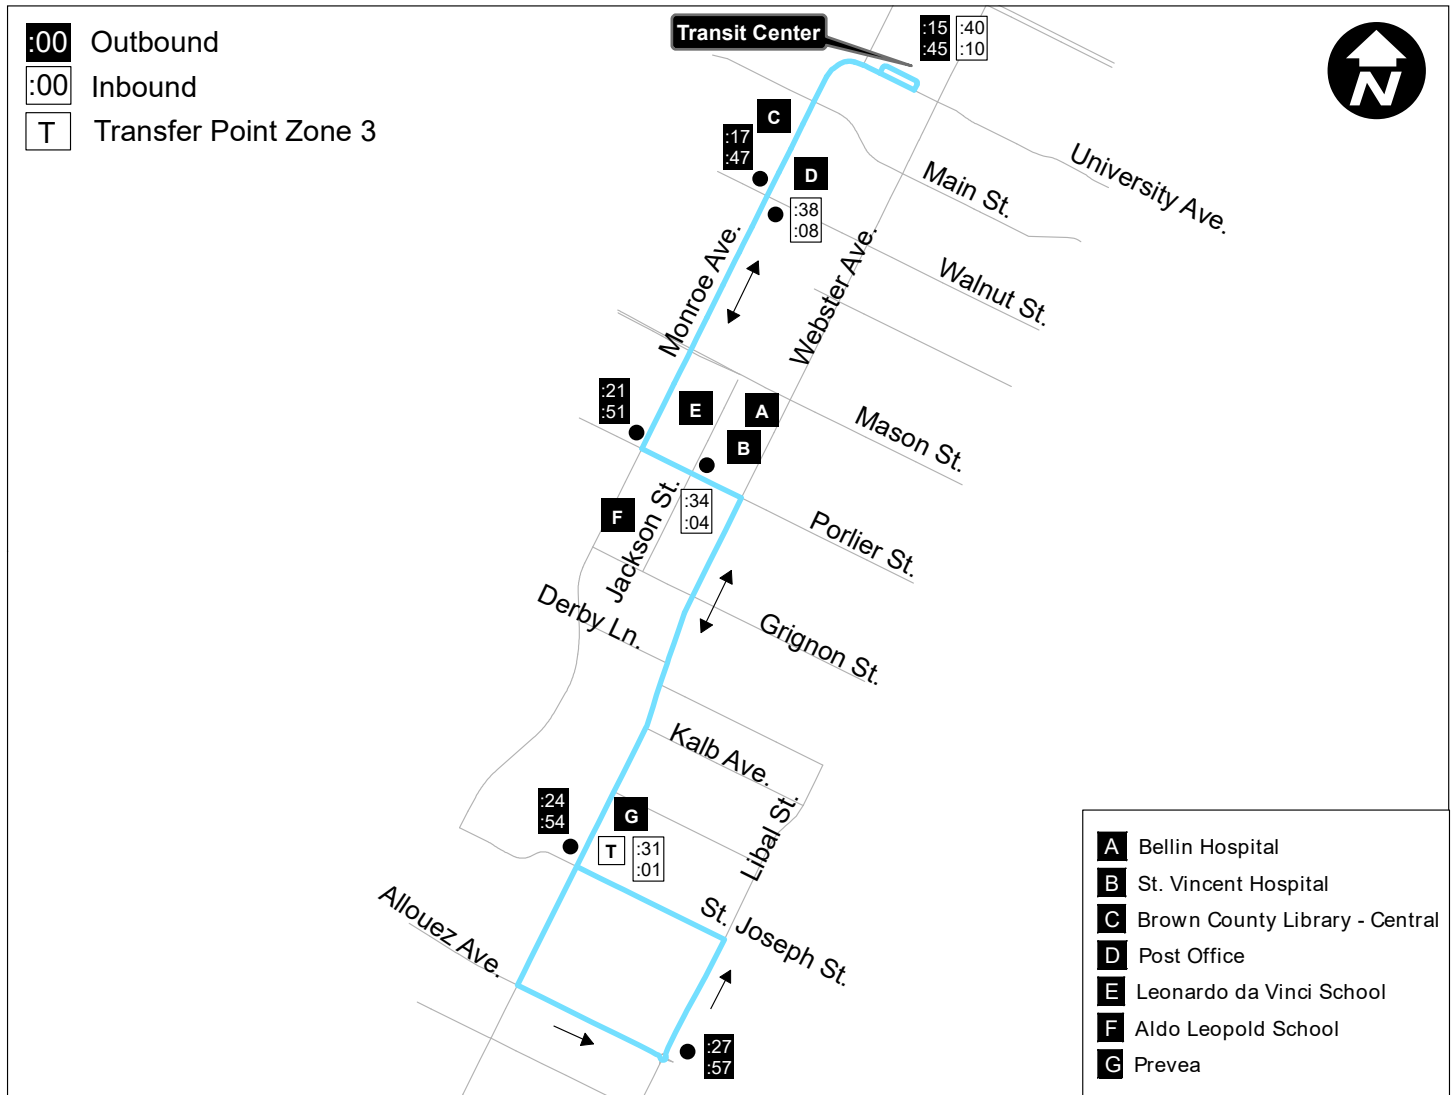

Route 11 Sky Line

Monday - Friday

1/2 Hour Service 5:15 AM - 6:45 PM
 (with the last bus departing the Transit Center at 6:15 PM)

Saturday

1/2 Hour Service 7:45 AM - 1:45 PM
 (with the last bus departing the Transit Center at 1:15 PM)

Outbound

1/2 Hour

Transit Center	:15	:45
Monroe & Walnut	:17	:47
Porlier & Webster	:21	:51
Webster & St. Joseph	:24	:54
Libal & Allouez	:27	:57

Inbound

1/2 Hour

Webster near McDonald's Zone 3 Transfer Point	:31	:01
Porlier & Jackson	:34	:04
Monroe & Walnut	:38	:08
Transit Center	:40	:10