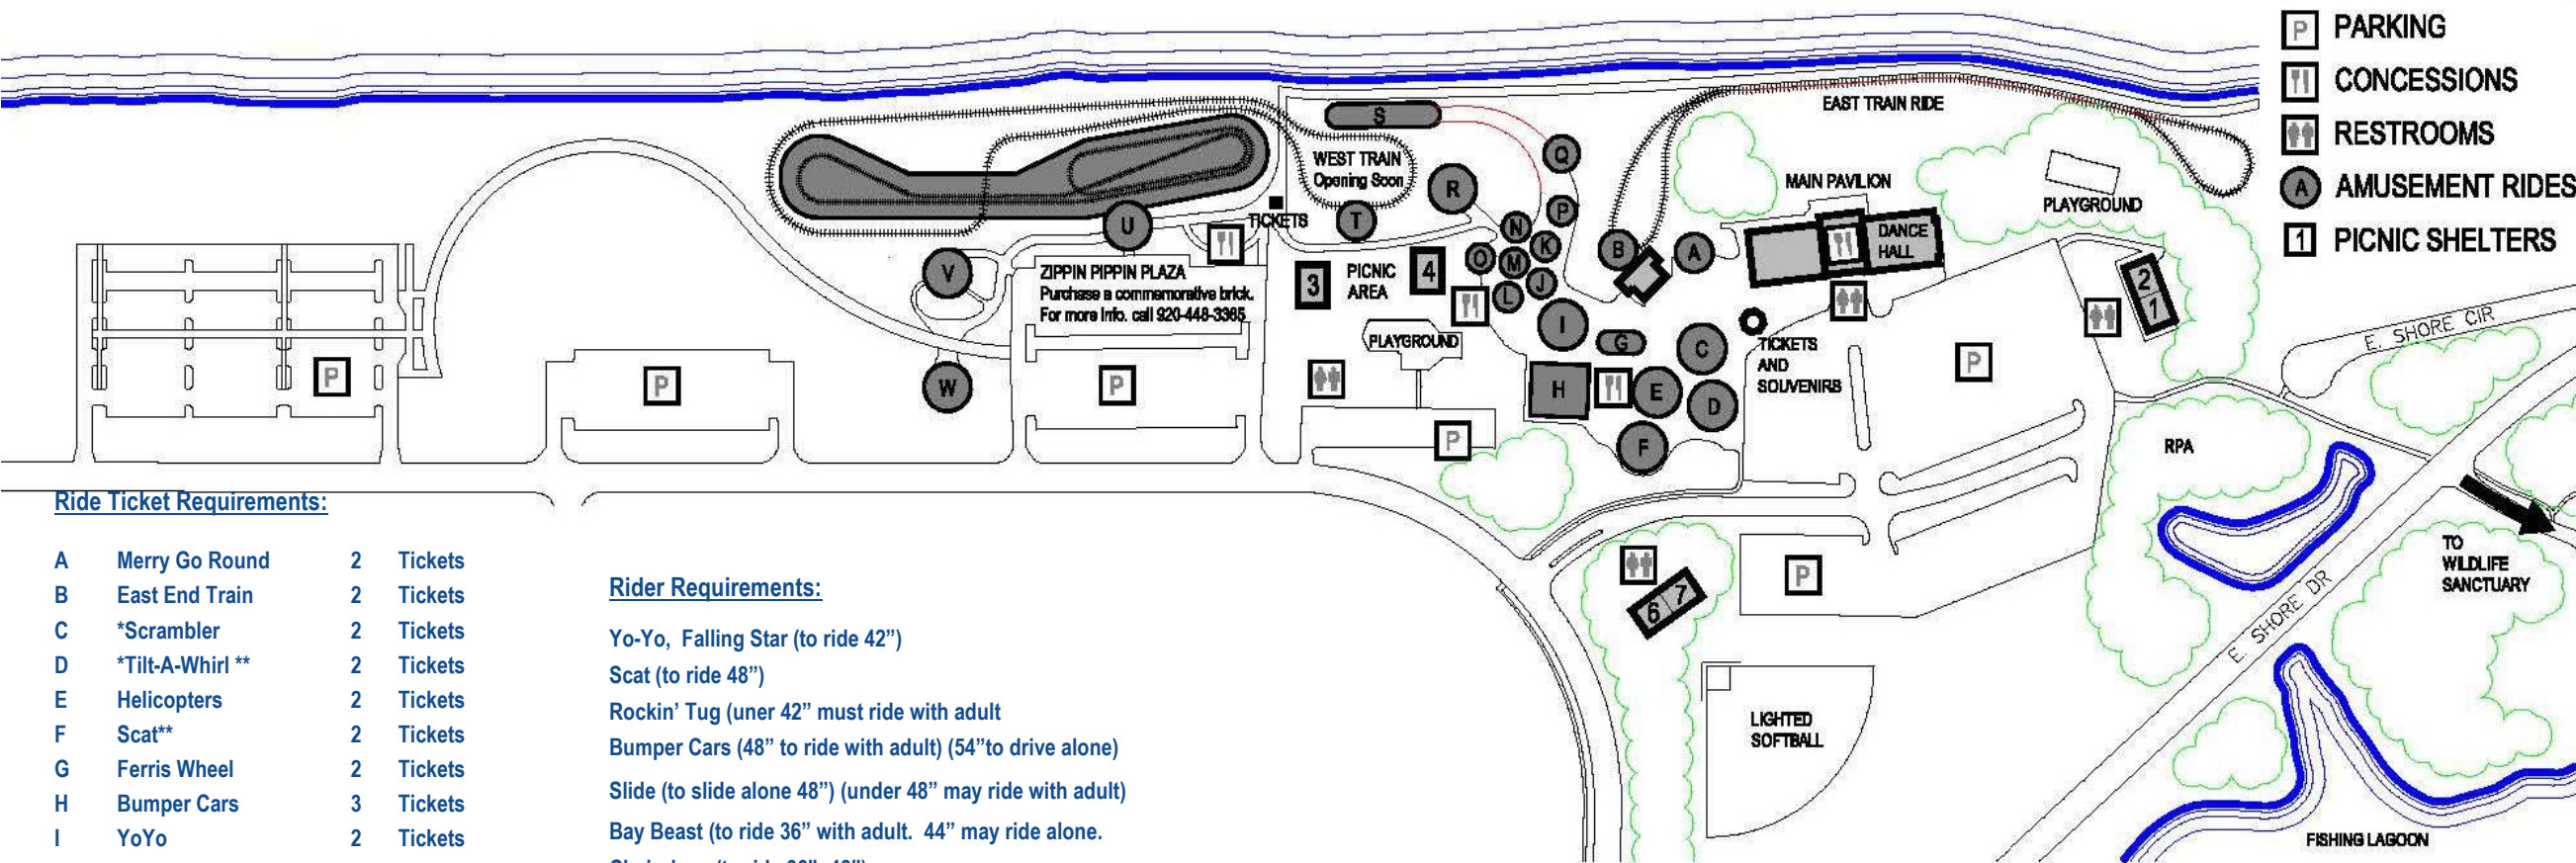

BAY OF GREEN BAY

KEY

- PARKING
- CONCESSIONS
- RESTROOMS
- AMUSEMENT RIDES
- PICNIC SHELTERS

Ride Ticket Requirements:

A	Merry Go Round	2	Tickets
B	East End Train	2	Tickets
C	*Scrambler	2	Tickets
D	*Tilt-A-Whirl **	2	Tickets
E	Helicopters	2	Tickets
F	Scat**	2	Tickets
G	Ferris Wheel	2	Tickets
H	Bumper Cars	3	Tickets
I	YoYo	2	Tickets
J	Sky Fighter	1	Ticket
K	Boats	1	Ticket
L	Race Cars	1	Ticket
M	Granny Bugs	1	Ticket
N	Lady Bugs	1	Ticket
O	Jeeps	1	Ticket
P	*Bay Beast	2	Tickets
Q	*Rockin' Tug	2	Tickets
R	Chairplane	1	Ticket
S	*Giant Slide**	1	Ticket
T	West End Train		Coming Soon
U	*Zippin Pippin	4	Tickets
V	*Sea Dragon	3	Tickets
W	Falling Star	3	Tickets

Rider Requirements:

- Yo-Yo, Falling Star (to ride 42")
- Scat (to ride 48")
- Rockin' Tug (under 42" must ride with adult)
- Bumper Cars (48" to ride with adult) (54" to drive alone)
- Slide (to slide alone 48") (under 48" may ride with adult)
- Bay Beast (to ride 36" with adult. 44" may ride alone.)
- Chairplane (to ride 36" - 48")
- Zippin Pippin (to ride 48")
- Sea Dragon (to ride 48")
- Tilt-A-Whirl (46" to ride alone) (under 46" may ride with adult)
- Scrambler (under 42" may ride with adult)
- Ferris Wheel (under 8 years must ride with adult)
- Boats, Jeeps, Lady Bugs, Granny Bugs, Race Cars & Sky Fighters (no riders over 50" tall)

*No riders under age of 2 years

**Not recommended for wheelchair guests

Shelters

RPA Reserved Picnic Area	
Pavilion Dance Hall 300 Persons	
1	100 Persons
2	100 Persons
3	100 Persons
4	75 Persons
6	50 Persons
7	50 Persons