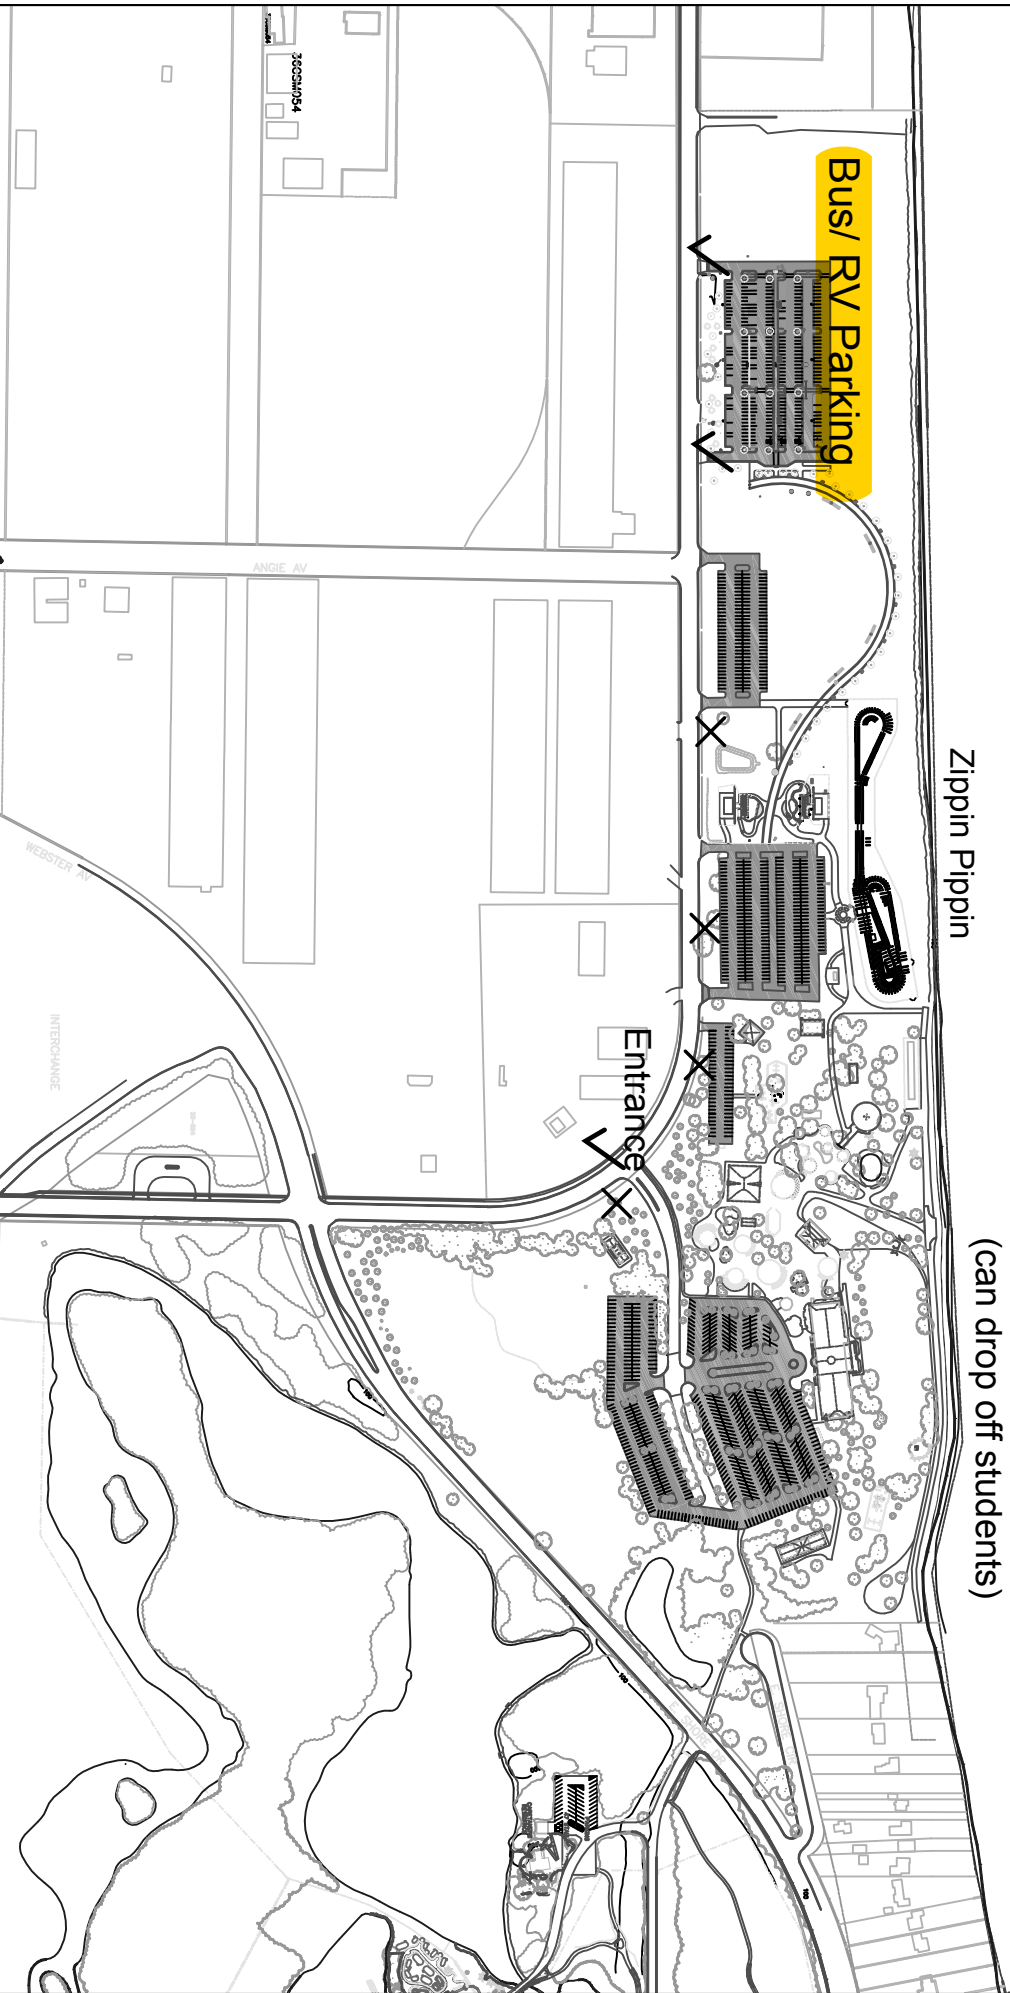

Bay Beach Amusement Park 2018

Zippin Pippin

Main Pavilion
(can drop off students)

Bus/ RV Parking

Entrance

GREEN BAY PARKS, RECREATION,
AND FORESTRY DEPARTMENT

BAY BEACH AMUSEMENT PARK
EXISTING CONDITIONS

PAGE 1 OF 1
BAO